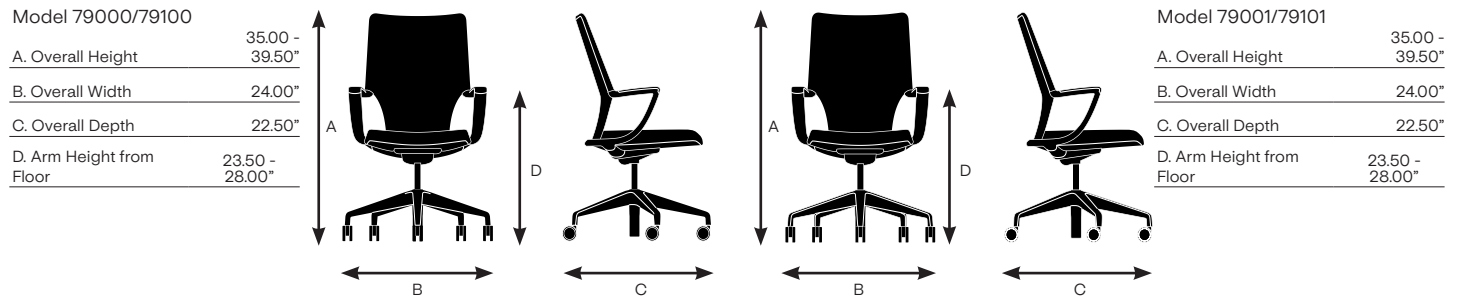

Swurve Specifications

Design by Andrew Jones

Seat	79000 Mid mesh back office chair with 5-star nylon base	79001 Mid mesh back office chair with 5-star aluminum base	79100 Mid channel back office chair with 5-star nylon base	79101 Mid channel back office chair with 5-star aluminum base
Seat Height	16.00 - 20.50"	16.00 - 20.50"	16.00 - 20.50"	16.00 - 20.50"
Seat Width	20.25"	20.25"	20.25"	20.25"
Seat Depth	19.50"	19.50"	19.50"	19.50"
Seat Pan Angle	2.30°	2.30°	2.30°	2.30°

Back	79000	79001	79100	79101
Backrest Height	19.00"	19.00"	19.25"	19.25"
Backrest Width	17.00"	17.00"	17.25"	17.25"
Backrest Angle	67°	67°	67°	67°
Backrest to Seat Angle	64.7°	64.7°	64.7°	64.7°

Arms	79000	79001	79100	79101
Arm Height	7.50"	7.50"	7.50"	7.50"
Armrest Length	7.50"	7.50"	7.50"	7.50"
Armrest Width	2.00"	2.00"	2.00"	2.00"
Armrest Set Back	7.75"	7.75"	7.75"	7.75"
Width Between Armrests	20.00"	20.00"	20.00"	20.00"
Arm Height from Floor	23.50 - 28.00"	23.50 - 28.00"	23.50 - 28.00"	23.50 - 28.00"

Construction Material

Seat and Cushioning Material	Plastic and Molded Foam
Back	Nylon
Base	Aluminum or Plastic
Arms	Aluminum with Urethane Cap
Casters	Plastic