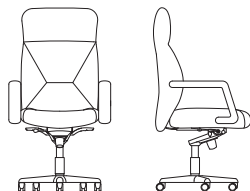

765
Medium back, syncro-tilt, casters,
pneumatic height adjustment,
urethane arm
W 24" D 25.25" H 38-41.75"
SH 18.5-22.25" AH 25.25-29"

772
High back, syncro-tilt, casters,
pneumatic height adjustment,
upholstered open arm
W 24" D 25" H 44-48"
SH 18-22" AH 25-29"

775
High back, syncro-tilt, casters,
pneumatic height adjustment,
urethane arm
W 24" D 25" H 44-48"
SH 18-22" AH 25-29"

862
Medium back, syncro-tilt, casters,
pneumatic height adjustment,
upholstered open arm
W 26" D 26.5" H 39-42.75"
SH 17.75-22.5" AH 25.75-29.5"

865
Medium back, syncro-tilt, casters,
pneumatic height adjustment,
urethane arm
W 26" D 26.5" H 39-42.75"
SH 17.75-22.5" AH 25.75-29.5"

868
Medium back, syncro-tilt, casters,
pneumatic height adjustment, fully
upholstered closed arm
W 26" D 26.5" H 39-42.75"
SH 17.75-22.5" AH 25.75-29.5"

872
High back, syncro-tilt, casters,
pneumatic height adjustment,
upholstered open arm
W 27" D 26" H 45.25-49"
SH 19-22.75" AH 25.75-29.5"

875
High back, syncro-tilt, casters,
pneumatic height adjustment,
urethane arm
W 27" D 25" H 44-49"
SH 19-22.75" AH 24-29"