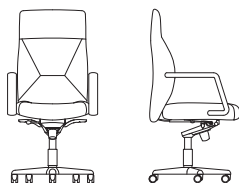

868 MEDIUM BACK, SYNCRO-TILT, CASTERS, PNEUMATIC HEIGHT ADJUSTMENT, FULLY UPHOLSTERED CLOSED ARM

Respons

Designed by Christen Sorensen

762
Medium back, syncro-tilt, casters,
pneumatic height adjustment,
upholstered open arm
W 24" D 25.25" H 38-41.75"
SH 18.5-22.25" AH 25.25-29"

765
Medium back, syncro-tilt, casters,
pneumatic height adjustment,
urethane arm
W 24" D 25.25" H 38-41.75"
SH 18.5-22.25" AH 25.25-29"

772
High back, syncro-tilt, casters,
pneumatic height adjustment,
upholstered open arm
W 24" D 25" H 44-48"
SH 18-22" AH 25-29"

775
High back, syncro-tilt, casters,
pneumatic height adjustment,
urethane arm
W 24" D 25" H 44-48"
SH 18-22" AH 25-29"

862
Medium back, syncro-tilt, casters,
pneumatic height adjustment,
upholstered open arm
W 26" D 26.5" H 39-42.75"
SH 17.75-22.5" AH 25.75-29.5"