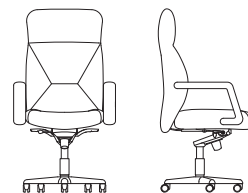

765
Medium back, syncro-tilt, casters,
pneumatic height adjustment,
urethane arm
W 24" D 25.25" H 38-41.75"
SH 18.5-22.25" AH 25.25-29"

772
High back, syncro-tilt, casters,
pneumatic height adjustment,
upholstered open arm
W 24" D 25" H 44-48"
SH 18-22" AH 25-29"

775
High back, syncro-tilt, casters,
pneumatic height adjustment,
urethane arm
W 24" D 25" H 44-48"
SH 18-22" AH 25-29"

862
Medium back, syncro-tilt, casters,
pneumatic height adjustment,
upholstered open arm
W 26" D 26.5" H 39-42.75"
SH 17.75-22.5" AH 25.75-29.5"

865
Medium back, syncro-tilt, casters,
pneumatic height adjustment,
urethane arm
W 26" D 26.5" H 39-42.75"
SH 17.75-22.5" AH 25.75-29.5"

868
Medium back, syncro-tilt, casters,
pneumatic height adjustment, fully
upholstered closed arm
W 26" D 26.5" H 39-42.75"
SH 17.75-22.5" AH 25.75-29.5"

872
High back, syncro-tilt, casters,
pneumatic height adjustment,
upholstered open arm
W 27" D 26" H 45.25-49"
SH 19-22.75" AH 25.75-29.5"

875
High back, syncro-tilt, casters,
pneumatic height adjustment,
urethane arm
W 27" D 25" H 44-49"
SH 19-22.75" AH 24-29"