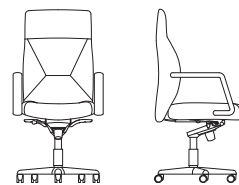

868 MEDIUM BACK, SYNCRO-TILT, CASTERS, PNEUMATIC HEIGHT ADJUSTMENT, FULLY UPHOLSTERED CLOSED ARM

Respons

Designed by Christen Sorensen

762
Medium back, syncro-tilt, casters,
pneumatic height adjustment,
upholstered open arm
W 24" D 25.25" H 38-41.75"
SH 18.5-22.25" AH 25.25-29"

765
Medium back, syncro-tilt, casters,
pneumatic height adjustment,
urethane arm
W 24" D 25.25" H 38-41.75"
SH 18.5-22.25" AH 25.25-29"

772
High back, syncro-tilt, casters,
pneumatic height adjustment,
upholstered open arm
W 24" D 25" H 44-48"
SH 18-22" AH 25-29"

775
High back, syncro-tilt, casters,
pneumatic height adjustment,
urethane arm
W 24" D 25" H 44-48"
SH 18-22" AH 25-29"

862
Medium back, syncro-tilt, casters,
pneumatic height adjustment,
upholstered open arm
W 26" D 26.5" H 39-42.75"
SH 17.75-22.5" AH 25.75-29.5"