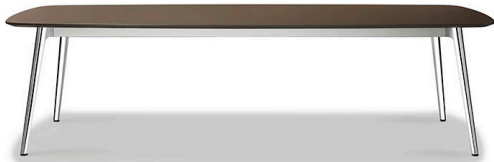

Veneer

CHM – Medium Cherry	MAN – Natural Maple	OKB – Black Oak	OKN – Natural
WAN – Natural Walnut