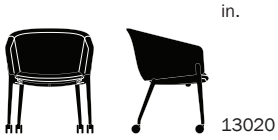

SIDE CHAIRS

EFFECTIVE APRIL 1, 2023

Gr A Gr B Gr C Gr D Gr E Gr F Gr G Gr H

**BUNCHA
NESTING CHAIR**

Design Aaron Duke

4-leg base available in PA00 (Polished Aluminum), PC00 (Nickel), PC01 (Onyx), PC05 (Shale), PC22 (Matte White). Black casters are included. For softwheel casters, specify SOF and add \$58. For RAS tablet, specify TAB and add \$450. Tablet available in LAM 31 (Designer White), LAM 32 (Antique White), LAM 909 (Black), LAM 36 (Dove Gray), LAM 86 (Montana Walnut), LAM 11 (Montana Maple). Tablet arm to match leg finish option.

in.

W 26.5 D 24.75 H 31 SH 17.5

COM	2075	Fabric	2305	2335	2371	2495	2591	2665	2715	2789	2 Yds.
COL	2283	Leather	3065	3269	3609						34 Sq. Ft.

Nesting side chair

To Order Specify

Product Name
Product Number
Fabric Color
Mesh Color
Base Finish
Quantity
End User