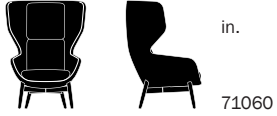

LOUNGE SEATING

EFFECTIVE APRIL 1, 2023

Gr A   Gr B   Gr C   Gr D   Gr E   Gr F   Gr G   Gr H

COY Design E00S

Base finishes are available in Walnut or Ash wood. Ash is available in 10 stains. If combo cover is requested, please add seat and back cushions and body pricing together for final price.

For all other construction details, color, finish and stain choices see [page 6](#) or www.keilhauerpricelist.com. Keilhauer prices include freight. Please refer to [Freight](#) on page 4 or www.keilhauerpricelist.com for further details.

in.

71060

W 36.5 D 34.5 H 49.25 SH 17.5

Ash lounge chair - pricing for single cover

COM	4440	Fabric	5130	5220	5328	5700	5988	6210	6360	6582	6 Yds.
COL	4884	Leather	7230	7842	8862						102 Sq. Ft.

Combo cover pricing - add SEAT AND BACK CUSHIONS & BODY prices

SEAT AND BACK CUSHIONS:

COM	1300	Fabric	1502	1528	1559	1668	1752	1817	1860	1925	1.75 Yds.
COL	1430	Leather	2115	2293	2591						29.75 Sq. Ft.

BODY:

COM	3140	Fabric	3629	3693	3769	4033	4237	4394	4500	4658	4.25 Yds.
COL	3454	Leather	5116	5550	6272						72.25 Sq. Ft.