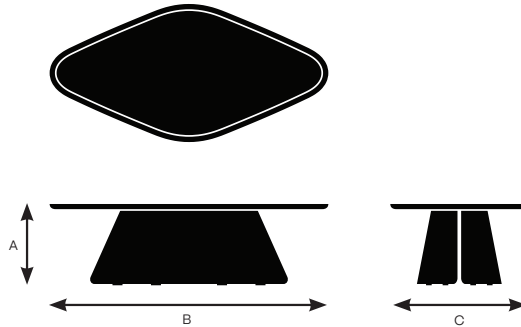

KEILHAUER
Spec Sheet

Fold

Fold Specifications

Design by EOOS
Made by Keilhauer

	94511 Side table with ash base	94512 Side table with walnut base
Table Top Width	20"	20"
Table Top Depth	16.25"	16.25"

Model 94511

A. Overall Height	18.5"
B. Overall Width	20"
C. Overall Depth	16.25"

Model 94512

A. Overall Height	18.5"
B. Overall Width	20"
C. Overall Depth	16.25"

Construction Material

Table Top	1" thick MDF with veneer or laminate
Legs	Formed 3/8" thick plywood with veneer
Glides	Nylon

KEILHAUER

Fold Specifications

Design by EOOS
Made by Keilhauer

	94521 Diamond occasional table with ash base	94522 Diamond occasional table with walnut base
Table Top Width	54"	54"
Table Top Depth	26.75"	26.75"

Model 94521

A. Overall Height	15.5"
B. Overall Width	54"
C. Overall Depth	26.75"

Model 94522

A. Overall Height	15.5"
B. Overall Width	54"
C. Overall Depth	26.75"

Construction Material

Table Top	1" thick MDF with veneer or laminate
Legs	Formed 3/8" thick plywood with veneer
Glides	Nylon