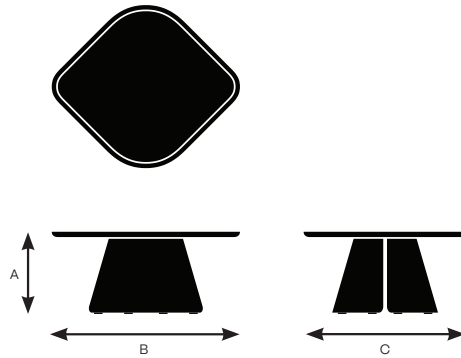

Model 94521

A. Overall Height	15.5"
B. Overall Width	54"
C. Overall Depth	26.75"

Model 94522

A. Overall Height	15.5"
B. Overall Width	54"
C. Overall Depth	26.75"

Construction Material

Table Top	1" thick MDF with veneer or laminate
Legs	Formed 3/8" thick plywood with veneer
Glides	Nylon

Fold Specifications

Design by EOOS
Made by Keilhauer

	94531 Square occasional table with ash base	94532 Square occasional table with walnut base
Table Top Width	26.5"	26.5"
Table Top Depth	26.5"	26.5"

Model 94531

A. Overall Height	15.25"
B. Overall Width	26.5"
C. Overall Depth	26.5"

Model 94532

A. Overall Height	15.25"
B. Overall Width	26.5"
C. Overall Depth	26.5"

Construction Material

Table Top	1" thick MDF with veneer or laminate
Legs	Formed 3/8" thick plywood with veneer
Glides	Nylon