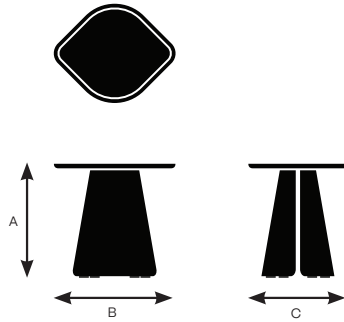

KEILHAUER
Spec Sheet

Fold

Fold Specifications

Design by EOOS
Made by Keilhauer

	94511 Side table with ash base	94512 Side table with walnut base
Table Top Width	20"	20"
Table Top Depth	16.25"	16.25"

Model 94511

A. Overall Height	18.5"
B. Overall Width	20"
C. Overall Depth	16.25"

Model 94512

A. Overall Height	18.5"
B. Overall Width	20"
C. Overall Depth	16.25"

Construction Material

Table Top	1" thick MDF with veneer or laminate
Legs	Formed 3/8" thick plywood with veneer
Glides	Nylon

KEILHAUER

Fold Specifications

Design by EOOS
Made by Keilhauer

	94521 Diamond occasional table with ash base	94522 Diamond occasional table with walnut base
Table Top Width	54"	54"
Table Top Depth	26.75"	26.75"

Model 94521

A. Overall Height	15.5"
B. Overall Width	54"
C. Overall Depth	26.75"

Model 94522

A. Overall Height	15.5"
B. Overall Width	54"
C. Overall Depth	26.75"

Construction Material

Table Top	1" thick MDF with veneer or laminate
Legs	Formed 3/8" thick plywood with veneer
Glides	Nylon