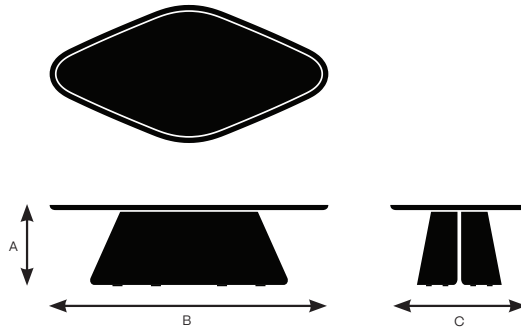

KEILHAUER
Spec Sheet

Fold

Fold Specifications

Design by EOOS
Made by Keilhauer

	94511 Side table with ash base	94512 Side table with walnut base
Table Top Width	20"	20"
Table Top Depth	16.25"	16.25"

Model 94511

A. Overall Height	18.5"
B. Overall Width	20"
C. Overall Depth	16.25"

Model 94512

A. Overall Height	18.5"
B. Overall Width	20"
C. Overall Depth	16.25"

Construction Material

Table Top	1" thick MDF with veneer or laminate
Legs	Formed 3/8" thick plywood with veneer
Glides	Nylon

KEILHAUER

Fold Specifications

Design by EOOS
Made by Keilhauer

	94521 Diamond occasional table with ash base	94522 Diamond occasional table with walnut base
Table Top Width	54"	54"
Table Top Depth	26.75"	26.75"

Model 94521

A. Overall Height	15.5"
B. Overall Width	54"
C. Overall Depth	26.75"

Model 94522

A. Overall Height	15.5"
B. Overall Width	54"
C. Overall Depth	26.75"

Construction Material

Table Top	1" thick MDF with veneer or laminate
Legs	Formed 3/8" thick plywood with veneer
Glides	Nylon