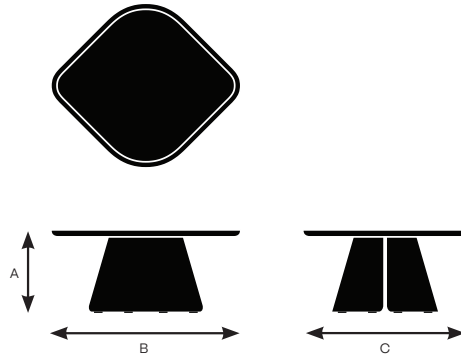

A. Overall Height	18.5"
B. Overall Width	20"
C. Overall Depth	16.25"

Model 94512

A. Overall Height	18.5"
B. Overall Width	20"
C. Overall Depth	16.25"

Construction Material

Table Top	1" thick MDF with veneer or laminate
Legs	Formed 3/8" thick plywood with veneer
Glides	Nylon

Model 94521

A. Overall Height	15.5"
B. Overall Width	54"
C. Overall Depth	26.75"

Model 94522

A. Overall Height	15.5"
B. Overall Width	54"
C. Overall Depth	26.75"

Construction Material

Table Top	1" thick MDF with veneer or laminate
Legs	Formed 3/8" thick plywood with veneer
Glides	Nylon

Fold Specifications

Design by EOOS
Made by Keilhauer

	94531 Square occasional table with ash base	94532 Square occasional table with walnut base
Table Top Width	26.5"	26.5"
Table Top Depth	26.5"	26.5"

Model 94531

A. Overall Height	15.25"
B. Overall Width	26.5"
C. Overall Depth	26.5"

Model 94532

A. Overall Height	15.25"
B. Overall Width	26.5"
C. Overall Depth	26.5"

Construction Material

Table Top	1" thick MDF with veneer or laminate
Legs	Formed 3/8" thick plywood with veneer
Glides	Nylon