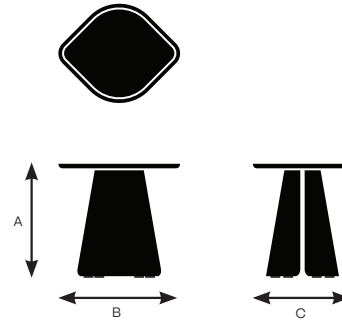

KEILHAUER
Spec Sheet

Fold

Fold Specifications

Design by EOOS
Made by Keilhauer

	94511 Side table with ash base	94512 Side table with walnut base
Table Top Width	20"	20"
Table Top Depth	16.25"	16.25"

Model 94511

A. Overall Height	18.5"
B. Overall Width	20"
C. Overall Depth	16.25"

Model 94512

A. Overall Height	18.5"
B. Overall Width	20"
C. Overall Depth	16.25"

Construction Material

Table Top	1" thick MDF with veneer or laminate
Legs	Formed 3/8" thick plywood with veneer
Glides	Nylon

KEILHAUER

Fold Specifications

Design by EOOS
Made by Keilhauer

	94521 Diamond occasional table with ash base	94522 Diamond occasional table with walnut base
Table Top Width	54"	54"
Table Top Depth	26.75"	26.75"

Model 94521

A. Overall Height	15.5"
B. Overall Width	54"
C. Overall Depth	26.75"

Model 94522

A. Overall Height	15.5"
B. Overall Width	54"
C. Overall Depth	26.75"

Construction Material

Table Top	1" thick MDF with veneer or laminate
Legs	Formed 3/8" thick plywood with veneer
Glides	Nylon