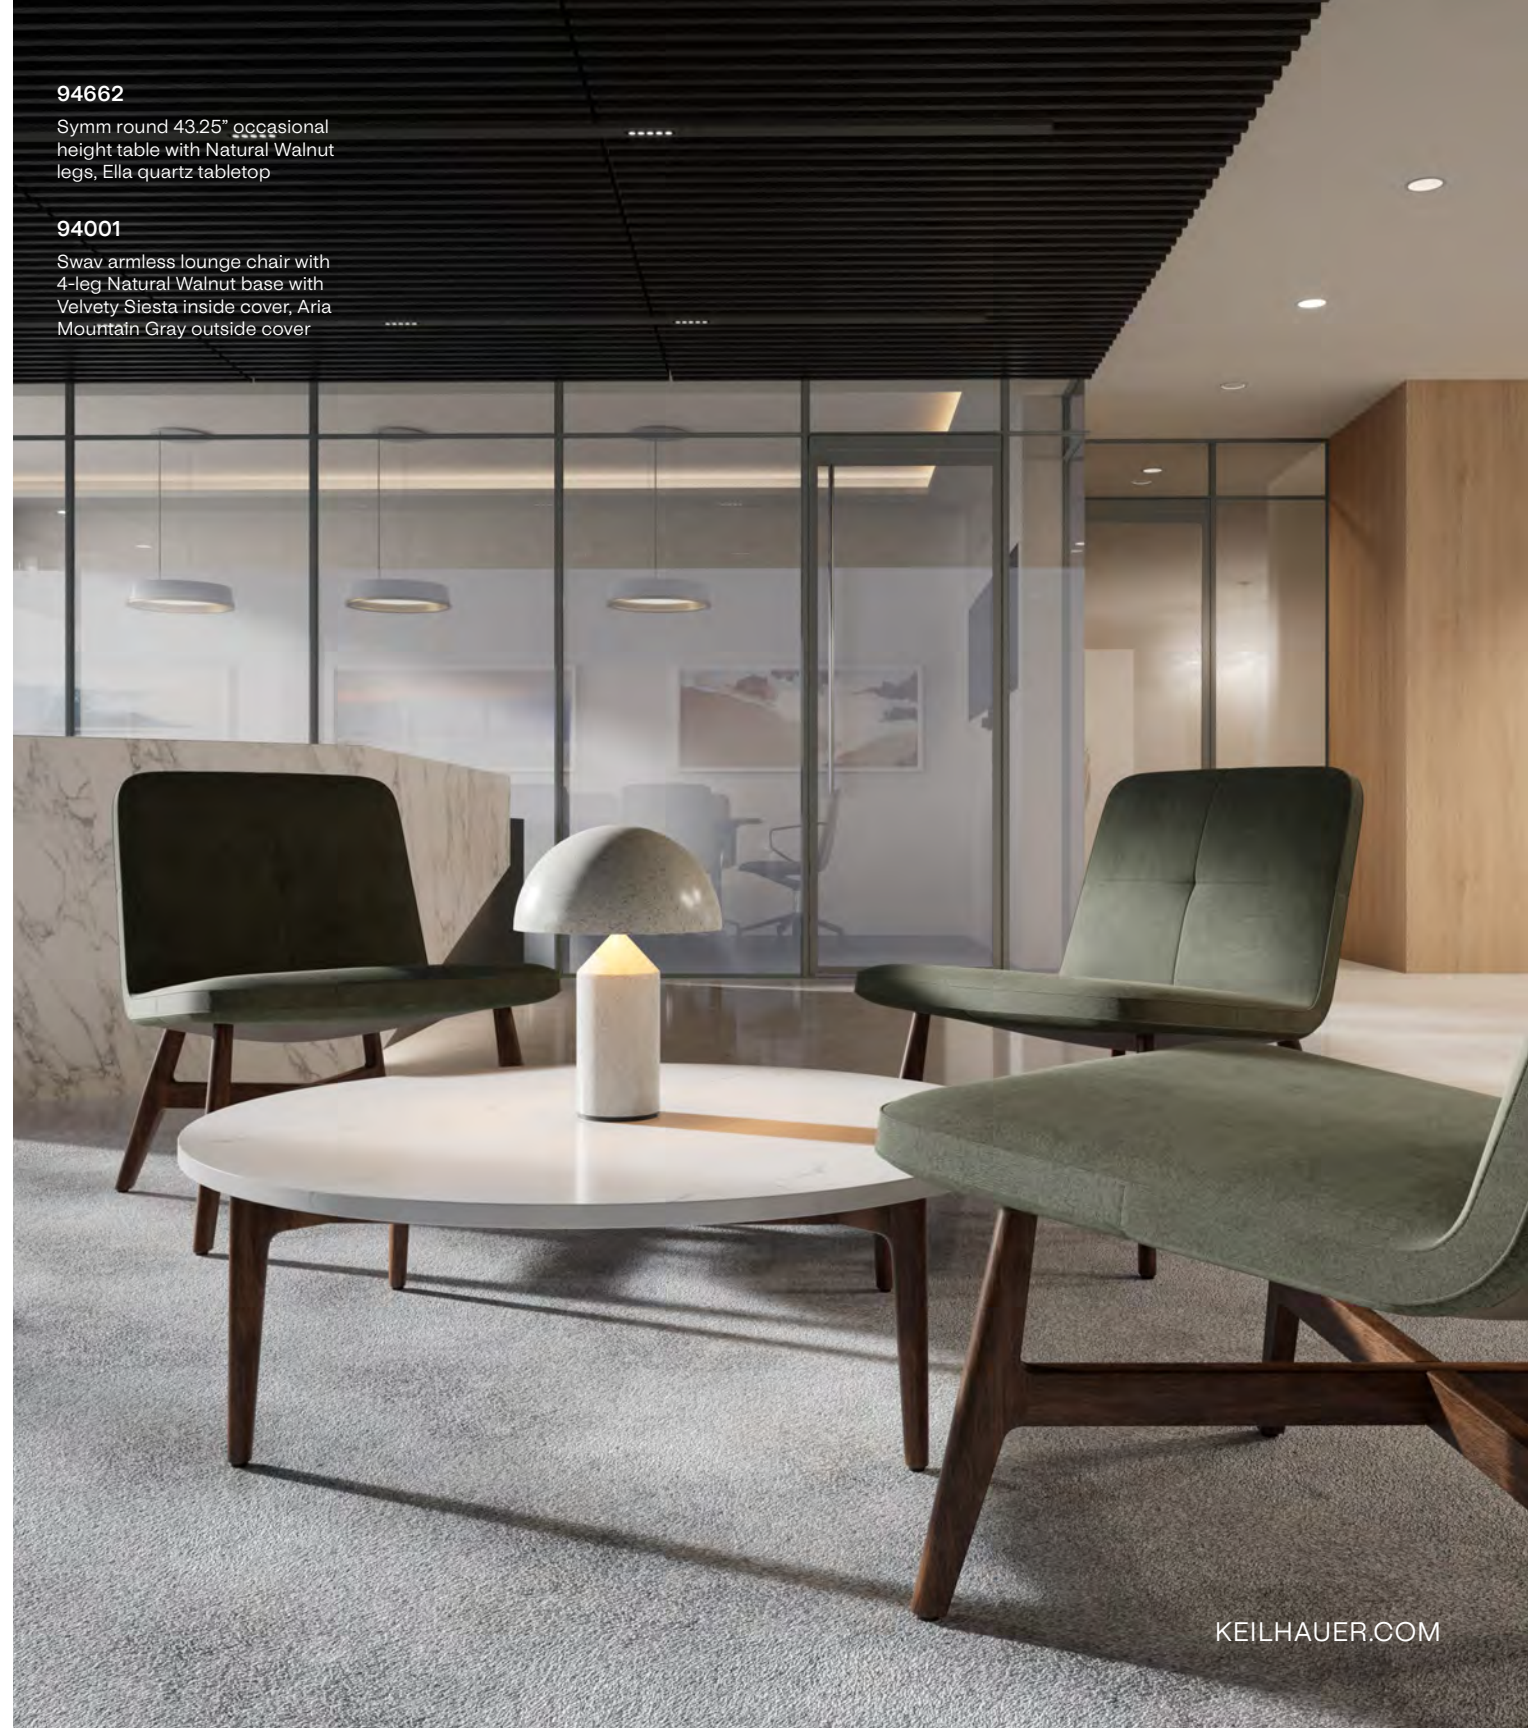

94001

Swav armless lounge chair with 4-leg Natural Walnut base with Velvety Siesta inside cover, Aria Mountain Gray outside cover

TABLE LEG DESIGN

94663

Symm round 43.25" occasional height table with Onyx aluminum legs, Ella quartz tabletop