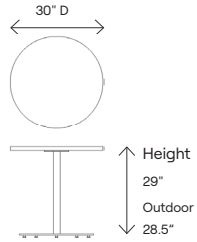

Dimensions:

Model:

Funk - 105403A
Funk 30" round café table with white oak top

Funk - 105403E
Funk 30" round café table with laminate top

Pricing:

	White Oak	Laminate	Stained Oak	Outdoor Laminate
Table Top	2000	1720	1780	2275

Funk - 105403F
Funk 30" round café table with stained oak top

Funk - 105403G
Funk 30" round café table with outdoor laminate top

HEADS UP: outdoor laminate table tops come standard with black edge band

To Order Specify:

Product Name: **Funk**

Product Number: **105**

Table Top Type: **4** (Café Table)

Frame Finish: **00** (Square 24"x 24") Or **01** (Square 30"x 30") Or **02** (Round 24"D) Or **03** (Round 30"D)

Seat: **A** (White Oak) Or **E** (Laminate) Or **F** (Stained Oak) Or **G** (Outdoor Laminate)

Dimensions	105402A	105402E	105402F	105402G	105403A	105403E	105403F	105403G
Overall Height	29"	29"	29"	28.5"	29"	29"	29"	28.5"
Overall Width	24" D	24" D	24" D	24" D	30" D	30" D	30" D	30" D
Overall Depth	24" D	24" D	24" D	24" D	30" D	30" D	30" D	30" D
Overall Footprint	24" D	24" D	24" D	24" D	30" D	30" D	30" D	30" D
Table Top Thickness	1"	1"	1"	0.5"	1"	1"	1"	0.5"
Weight	26.98 Kg	28.1Kg	32.06 Kg	28.1 Kg	29.88 Kg	31.59 Kg	32.06 Kg	31.58 Kg

The Goods:

- Base - Steel
- Standard Glides - Steel, Nylon for indoor and outdoor use)
- Indoor Table Top - 1" thick white oak, stained oak or laminate
- Outdoor Table Top - 1/2" thick high pressure laminate