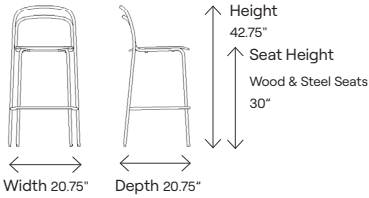

Catty™

The Designer:

EOOS

*Freight not included in price. See page 3.

Safety First:

This product meets BIFMA product safety and performance standards.

Earth Approved:

This product is certified as carbon neutral.

Dimensions:

Model:

Catty - 110301A
Catty bar stool with white oak seat

Catty - 110301C
Catty bar stool with steel seat

Catty - 110301F
Catty bar stool with stained oak seat

Pricing:

	White Oak	Steel	Stained Oak
Seat	655	545	695