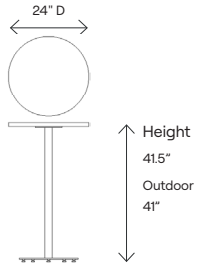

The Designer:

Geof Lilge

*Freight not included in price. See page 3.

Safety First:

This product meets BIFMA product safety and performance standards.

Earth Approved:

This product is certified as carbon neutral.

Dimensions:

Model:

- **Funk - 105602A**
  Funk 24" round bar table with white oak top
- **Funk - 105602E**
  Funk 24" round bar table with laminate top
- **Funk - 105602F**
  Funk 24" round bar table with stained oak top
- **Funk - 105602G**
  Funk 24" round bar table with outdoor laminate top
  HEADS UP: outdoor laminate table tops come standard with black edge band

Pricing:

	White Oak	Laminate	Stained Oak	Outdoor Laminate
Table Top	1590	1435	1500	1835