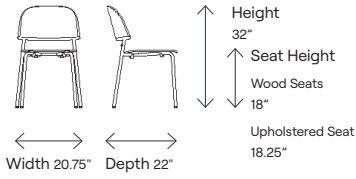

Dimensions:

Model:

Crux - 116121A
Crux café chair with white oak seat and back

Crux - 116131F
Crux café chair with stained oak seat and back

Crux - 116121B
Crux café chair with white oak back and upholstered seat

Crux - 116131B
Crux café chair with stained oak back and upholstered seat

Pricing:

	White Oak	Stained Oak
Seat	1050	1050

Grade	COM COL	A	B	C	D	E	F	G	H	Yard Sq.ft.
Fabric	1110	1197	1208	1221	1268	1304	1332	1350	1378	0.75
Leather	1221	1515	1587	1713						12.75

Grade	COM COL	A	B	C	D	E	F	G	H	Yard Sq.ft.
Fabric	1110	1197	1208	1221	1268	1304	1332	1350	1378	0.75
Leather	1221	1515	1587	1713						12.75