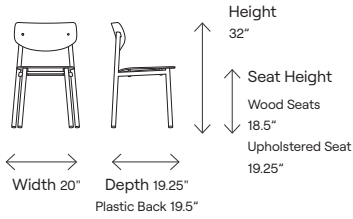

Goldi

The Designer:

Giancarlo Stefani Design Studio

*Freight not included in price. See page 3.

Safety First:

This product meets BIFMA product safety and performance standards.

Earth Approved:

This product is certified as carbon neutral.

Dimensions:

Model:

Goldi - 111158A
Goldi chunky café chair with generous white oak seat and back

Goldi - 111168F
Goldi chunky café chair with generous stained oak seat and back

Pricing:

	White Oak	Stained Oak
Seat	920	955

Goldi - 111148B

Goldi chunky café chair with plastic back and generous upholstered seat

Grade	COM COL	A	B	C	D	E	F	G	H	Yard Sq.ft.
Fabric	775	862	873	886	933	969	997	1015	1043	0.75
Leather	853	1147	1223	1351						12.75

Goldi - 111158B

Goldi chunky café chair with white oak back and generous upholstered seat

Grade	COM COL	A	B	C	D	E	F	G	H	Yard Sq.ft.
Fabric	890	977	988	1001	1048	1084	1112	1130	1158	0.75
Leather	979	1273	1349	1477						12.75

Goldi - 111168B

Goldi chunky café chair with stained oak back and generous upholstered seat

Grade	COM COL	A	B	C	D	E	F	G	H	Yard Sq.ft.
Fabric	905	992	1003	1016	1063	1099	1127	1145	1173	0.75
Leather	996	1290	1366	1494						12.75

Dimensions:

Model:

Goldi - Dolly-0003
Dolly

Pricing:

Dolly	1020

To Order Specify:

Product Name **Goldi** | Product Number **111** | Height **1** | Specs **48** Or **58** Or **68** | Seat **A** Or **B** Or **F**

Café | Chunky - Plastic Back, Generous Seat | Chunky - White Oak Back, Generous Seat | Chunky - Stained Oak Back, Generous Seat | White Oak | Upholstered | Stained Oak

Dimensions	111148B	111158A	111158B	111168B	111168F
Seat Height	19.25"	18.5"	19.25"	19.25"	18.5"
Seat Width	17.5"	17.25"	17.5"	17.5"	17.25"
Seat Depth	17.75"	17.5"	17.5"	17.5"	17.5"
Seat Pan Angle	4.2°	4.2°	4.2°	4.2°	4.2°
Backrest Height	12.75"	13"	12.25"	12.25"	13"
Backrest Width	19"	19.25"	19.25"	19.25"	19.25"
Backrest Angle	105°	105°	105°	105°	105°
Backrest to Seat Angle	101°	101°	101°	101°	101°

Stacking	Upholstered Seat (Wood Back)	Upholstered Seat (Plastic Back)	Wood Seat
Stacking on Floor	4	5	6
Overall Stacked Height (Floor)	41"	41"	40.25"
Overall Stacked Width (Floor)	20.5"	20"	20"
Overall Stacked Depth (Floor)	26.25"	25.75"	27"
Stacking on Dolly	5	7	8
Overall Stacked Height (Dolly)	51"	52.5"	50.5"
Overall Stacked Width (Dolly)	24.75"	24.75"	24.75"
Overall Stacked Depth (Dolly)	34.75"	34.75"	35.5"

The Goods:

- Seats - Engineered plywood
- Upholstered Seat - Engineered plywood with foam
- Frame - Steel
- Standard Glides - Polycarbonate (for indoor and outdoor use)