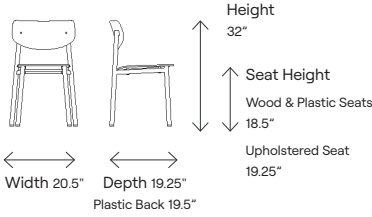

Goldi

The Designer:

Giancarlo Stefani Design Studio

*Freight not included in price. See page 3.

Safety First:

This product meets BIFMA product safety and performance standards.

Earth Approved:

This product is certified as carbon neutral.

Dimensions:

Model:

- **Goldi - 111128A**
  Goldi chunky café chair with white oak seat and back
- **Goldi - 111138F**
  Goldi chunky café chair with stained oak seat and back
- **Goldi - 111118H**
  Goldi chunky café chair with plastic seat and back

Pricing:

	White Oak	Stained Oak	Plastic
Seat	920	955	610

Goldi - 111118B

Goldi chunky café chair with plastic back and upholstered seat

Grade	COM COL	A	B	C	D	E	F	G	H	Yard Sq.ft.
Fabric	775	862	873	886	933	969	997	1015	1043	0.75
Leather	853	1147	1223	1351						12.75

Goldi - 111128B

Goldi chunky café chair with white oak back and upholstered seat

Grade	COM COL	A	B	C	D	E	F	G	H	Yard Sq.ft.
Fabric	890	977	988	1001	1048	1084	1112	1130	1158	0.75
Leather	979	1273	1349	1477						12.75

Goldi - 111138B

Goldi chunky café chair with stained oak back and upholstered seat

Grade	COM COL	A	B	C	D	E	F	G	H	Yard Sq.ft.
Fabric	905	992	1003	1016	1063	1099	1127	1145	1173	0.75
Leather	996	1290	1366	1494						12.75

Dimensions:

Model:

- **Goldi - Dolly-0003**
  Dolly

Pricing:

Dolly	1020

To Order Specify:

Product Name **Goldi** | Product Number **111** | Height **1** | Specs **18** Or **28** Or **38** | Seat **A** Or **B** Or **H** Or **F**
Café | Chunky - Plastic Back | Chunky - White Oak Back | Chunky - Stained Oak Back | White Oak | Upholstered | Outdoor Plastic | Stained Oak

Dimensions	111128A	111138F	111118H	111118B	111128B	111138B
Seat Height	18.5"	18.5"	18.5"	19.25"	19.25"	19.25"
Seat Width	16"	16"	16"	16.25"	16"	16"
Seat Depth	17.5"	17.5"	17.5"	17.75"	17.5"	17.5"
Seat Pan Angle	4.2°	4.2°	4.2°	4.2°	4.2°	4.2°
Backrest Height	13"	13"	13.5"	12.75"	12.25"	12.25"
Backrest Width	19.25"	19.25"	19"	19"	19.25"	19.25"
Backrest Angle	105°	105°	105°	105°	105°	105°
Backrest to Seat Angle	101°	101°	101°	101°	101°	101°

Stacking	Upholstered Seat	Plastic/Wood Seat
Stacking on Floor	5	6
Overall Stacked Height (Floor)	41"	40.25"
Overall Stacked Width (Floor)	20"	20"
Overall Stacked Depth (Floor)	25.75"	27"
Stacking on Dolly	7	8
Overall Stacked Height (Dolly)	52.5"	50.5"
Overall Stacked Width (Dolly)	24.75"	24.75"
Overall Stacked Depth (Dolly)	34.75"	35.5"

The Goods:

- Seats - Engineered plywood
- Upholstered Seat - Engineered plywood with foam
- Frame - Steel
- Standard Glides - Nylon (for indoor and outdoor use)
- Heavy Duty Glides - Steel ($25 LIST upcharge per stool; for indoor and outdoor use)