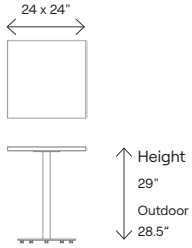

Dimensions:

Model:

- **Funk - 105400A**
  Funk 24" square café table with white oak top
- **Funk - 105400E**
  Funk 24" square café table with laminate top
- **Funk - 105400F**
  Funk 24" square café table with stained oak top
- **Funk - 105400G**
  Funk 24" square café table with outdoor laminate top
  HEADS UP: outdoor laminate table tops come standard with black edge band

Pricing:

	White Oak	Laminate	Stained Oak	Outdoor Laminate
Table Top	1530	1375	1440	1775