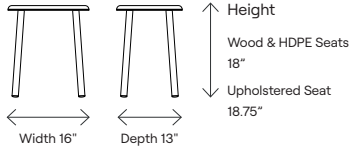

Dimensions:

Model:

Dek - 10010A
Dek café stool with white oak seat

Dek - 10010D
Dek café stool with 100% recyclable HDPE seat

Dek - 10010F
Dek café stool with stained oak seat

Dek - 10010B
Dek café stool with upholstered seat

Pricing:

	White Oak	HDPE Outdoor	Stained Oak
Seat	490	390	580

Grade	COM COL	A	B	C	D	E	F	G	H	Yard Sq.ft.
Fabric	410	468	475	484	515	539	558	570	589	0.5
Leather	451	647	698	783						8.5