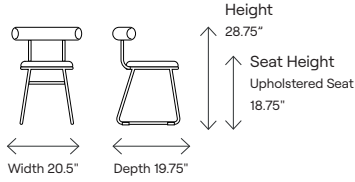

Dimensions:

Model:

Bitsi - 112101B

Bitsi café chair with upholstered seat and back

Pricing:

Grade	COM COL	A	B	C	D	E	F	G	H	Yard Sq.ft.
Fabric	735	822	833	846	893	929	957	975	1003	0.75
Leather	809	1103	1179	1307						12.75