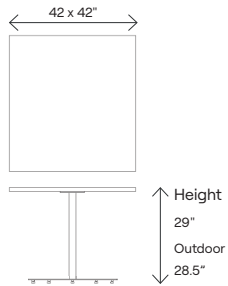

Dimensions:

Model:

- **Funk - 105407A**
  Funk 42" square café table with white oak top
- **Funk - 105407E**
  Funk 42" square café table with laminate top
- **Funk - 105407F**
  Funk 42" square café table with stained oak top
- **Funk - 105407G**
  Funk 42" square café table with outdoor laminate top
  HEADS UP: outdoor laminate table tops come standard with black edge band

Pricing:

	White Oak	Laminate	Stained Oak	Outdoor Laminate
Table Top	3560	1910	3040	4600

To Order Specify:

Product Name: **Funk**
Product Number: **105**
Table Top Type: **4** (Café Table)
Frame Finish: **06** (Square 36"x 36") Or **07** (Square 42"x 42")
Seat: **A** (White Oak) Or **E** (Laminate) Or **F** (Stained Oak) Or **G** (Outdoor Laminate)

Dimensions	105406A	105406E	105406F	105406G	105407A	105407E	105407F	105407G
Overall Height	29"	29"	29"	28.5"	29"	29"	29"	28.5"
Overall Width	36"	36"	36"	36"	42"	42"	42"	42"
Overall Depth	36"	36"	36"	36"	42"	42"	42"	42"
Overall Footprint	36" D	36" D	36" D	36" D	42" D	42" D	42" D	42" D
Table Top Thickness	1"	1"	1"	0.5"	1"	1"	1"	0.5"
Weight	40.4 Kg	43 Kg	43 Kg	34.02 Kg	59.42 Kg	62.6 Kg	62.6 Kg	51 Kg

The Goods:

- Base - Steel
- Standard Glides - Steel, Nylon (for indoor and outdoor use)
- Indoor Table Top - 1" thick white oak, stained oak or laminate
- Outdoor Table Top - 1/2" thick high pressure laminate