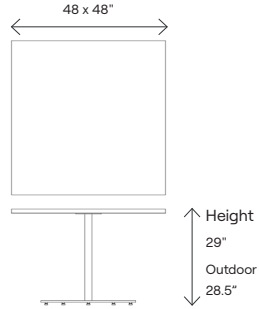

Dimensions:

Model:

- **Funk - 105408A**
  Funk 48" square café table with white oak top
- **Funk - 105408E**
  Funk 48" square café table with laminate top
- **Funk - 105408F**
  Funk 48" square café table with stained oak top
- **Funk - 105408G**
  Funk 48" square café table with outdoor laminate top
  HEADS UP: outdoor laminate table tops come standard with black edge band

Pricing:

	White Oak	Laminate	Stained Oak	Outdoor Laminate
Table Top	3880	1940	3195	4600

To Order Specify:

Product Name: **Funk** | Product Number: **105** | Height: **4** | Specs: **08** | Seat: **A** Or **E** Or **F** Or **G**

Table Top Type: Café Table | Frame Finish: Square 48"x 48" | White Oak | Laminate | Stained Oak | Outdoor Laminate

Dimensions	105408A	105408E	105408F	105408G
Overall Height	29"	29"	29"	28.5"
Overall Width	48"	48"	48"	48"
Overall Depth	48"	48"	48"	48"
Overall Footprint	48" D	48" D	48" D	48" D
Table Top Thickness	1"	1"	1"	0.5"
Weight	65.34 Kg	69.4 Kg	69.4 Kg	54.43 Kg

The Goods:

- Base - Steel
- Standard Glides - Steel, Nylon for indoor and outdoor use)
- Indoor Table Top - 1" thick white oak, stained oak or laminate
- Outdoor Table Top - 1/2" thick high pressure laminate