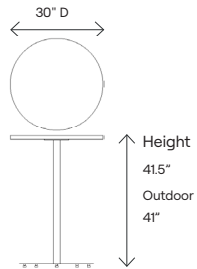

Dimensions:

Model:

- **Funk - 105603A**
  Funk 30" round bar table with white oak top
- **Funk - 105603E**
  Funk 30" round bar table with laminate top
- **Funk - 105603F**
  Funk 30" round bar table with stained oak top
- **Funk - 105603G**
  Funk 30" round bar table with outdoor laminate top
  HEADS UP: outdoor laminate table tops come standard with black edge band

Pricing:

	White Oak	Laminate	Stained Oak	Outdoor Laminate
Table Top	2060	1780	1840	2335

To Order Specify:

Product Name | Product Number | Height | Specs Or Or Or | Seat Or Or Or

Bar Table | Square 24"x 24" | Square 30"x 30" | Round 24"D | Round 30"D | White Oak | Laminate | Stained Oak | Outdoor Laminate

Dimensions	105602A	105602E	105602F	105602G	105603A	105603E	105603F	105603G
Overall Height	41.5"	41.5"	41.5"	41"	41.5"	41.5"	41.5"	41"
Overall Width	24" D	24" D	24" D	24" D	30" D	30" D	30" D	30" D
Overall Depth	24" D	24" D	24" D	24" D	30" D	30" D	30" D	30" D
Overall Footprint	24" D	24" D	24" D	24" D	30" D	30" D	30" D	30" D
Table Top Thickness	1"	1"	1"	0.5"	1"	1"	1"	0.5"
Weight	25.85 Kg	22.7 Kg	25.85 Kg	22.7 Kg	35.4 Kg	32.7 Kg	35.4 Kg	32.7 Kg

The Goods:

- Base - Steel
- Standard Glides - Steel, Nylon for indoor and outdoor use)
- Indoor Table Top - 1" thick white oak, stained oak or laminate
- Outdoor Table Top - 1/2" thick high pressure laminate