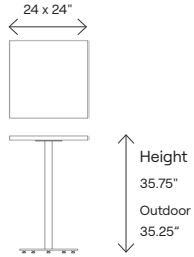

Dimensions:

Model:

- **Funk - 105500A**
  Funk 24" square counter table with white oak top
- **Funk - 105500E**
  Funk 24" square counter table with laminate top
- **Funk - 105500F**
  Funk 24" square counter table with stained oak top
- **Funk - 105500G**
  Funk 24" square counter table with outdoor laminate top
  HEADS UP: outdoor laminate table tops come standard with black edge band

Pricing:

	White Oak	Laminate	Stained Oak	Outdoor Laminate
Table Top	1575	1420	1485	1820