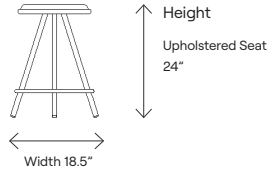

Dimensions:

Model:

Daytrip - 109201B
Daytrip counter stool with upholstered seat

Pricing:

Grade	COM COL	A	B	C	D	E	F	G	H	Yard Sq.ft.
Fabric	505	592	603	616	663	699	727	745	773	0.75
Leather	556	850	926	1054						12.75