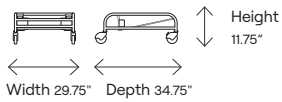

Dimensions:

Model:

Crux - Dolly-0006
Dolly

Pricing:

Dolly	1020

To Order Specify:

Product Name | Height | Specs Or | Seat Or Or

Product Number

Seat Type | Café

Frame Finish | White Oak Back

Quantity | Stained Oak Back

Seat | White Oak | | Upholstered | | Stained Oak

Dimensions	116121A	116121B	116131B	116131F
Seat Height	18"	18.25"	18.25"	18"
Seat Width	17.5"	18"	18"	17.5"
Seat Depth	17.75"	18"	18"	17.75"
Seat Pan Angle	4°	4°	4°	4°
Backrest Height	15.5"	15.25"	15.25"	15.5"
Backrest Width	18"	18"	18"	18"
Backrest Angle	81°	81°	81°	81°
Backrest to Seat Angle	77°	77°	77°	77°

Stacking	Upholstered Seat	Wood Seat
Stacking on Floor	4	6
Overall Stacked Height (Floor)	38"	41"
Overall Stacked Width (Floor)	20.75"	20.75"
Overall Stacked Depth (Floor)	26.5"	29.75"
Stacking on Dolly	6	8
Overall Stacked Height (Dolly)	48.25"	51.25"
Overall Stacked Width (Dolly)	24.75"	24.75"
Overall Stacked Depth (Dolly)	34.5"	36.75"

The Goods:

- Seat & Back - Engineered plywood
- Upholstered Seat - CFC-Free polyurethane foam
- Frame - Steel
- Stacking Bumpers - Nylon
- Arm Caps - Engineered plywood