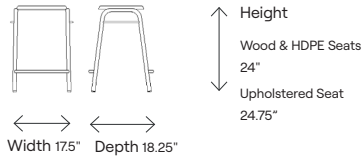

Dimensions:

Model:

Hectic - 108201A
Hectic counter stool with white oak seat

Hectic - 108201D
Hectic counter stool with 100% recyclable HDPE seat

Hectic - 108201F
Hectic counter stool with stained oak seat

Hectic - 108201B
Hectic counter stool with upholstered seat

Pricing:

	White Oak	HDPE Outdoor	Stained Oak
Seat	580	435	655

Grade	COM COL	A	B	C	D	E	F	G	H	Yard Sq.ft.
Fabric	445	503	510	519	550	574	593	605	624	0.5
Leather	490	686	737	822						8.5