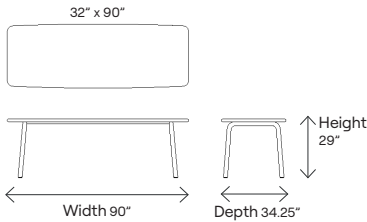

Dimensions:

Model:

Hectic - 108405A
Hectic rectangular 32" x 90" café table with white oak top

Hectic - 108405E

Hectic rectangular 32" x 90" café table with laminate top

Hectic - 108405F

Hectic rectangular 32" x 90" café table with stained oak top

Pricing:

	White Oak	Laminate	Stained Oak
Table Top	5270	4150	4755