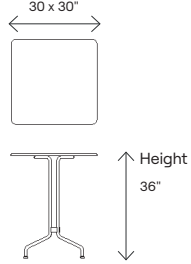

Crux

The Designer:

Afternoon

*Freight not included in price. See page 3.

Safety First:

This product meets BIFMA product safety and performance standards.

Earth Approved:

This product is certified as carbon neutral.

Dimensions:

Model:

Crux - 116501A
Crux 30" square counter table with white oak top

Crux - 116501E
Crux 30" square counter table with laminate top

Crux - 116501F
Crux 30" square counter table with stained oak top

Pricing:

	White Oak	Laminate	Stained Oak
Table Top	1525	1100	1275