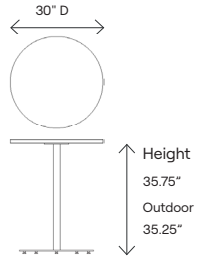

Dimensions:

Model:

- **Funk - 105503A**
  Funk 30" round counter table with white oak top
- **Funk - 105503E**
  Funk 30" round counter table with laminate top
- **Funk - 105503F**
  Funk 30" round counter table with stained oak top
- **Funk - 105503G**
  Funk 30" round counter table with outdoor laminate top
  HEADS UP: outdoor laminate table tops come standard with black edge band

Pricing:

	White Oak	Laminate	Stained Oak	Outdoor Laminate
Table Top	2045	1765	1825	2320

To Order Specify:

Product Name: **Funk** | Product Number: **105** | Height: **5** | Specs: **00** Or **01** Or **02** Or **03** | Seat: **A** Or **E** Or **F** Or **G**

Counter Table | Square 24"x 24" | Square 30"x 30" | Round 24"D | Round 30"D | White Oak | Laminate | Stained Oak | Outdoor Laminate

Dimensions	105502A	105502E	105502F	105502G	105503A	105503E	105503F	105503G
Overall Height	35.75"	35.75"	35.75"	35.25"	35.75"	35.75"	35.75"	35.25"
Overall Width	24" D	24" D	24" D	24" D	30" D	30" D	30" D	30" D
Overall Depth	24" D	24" D	24" D	24" D	30" D	30" D	30" D	30" D
Overall Footprint	24" D	24" D	24" D	24" D	30" D	30" D	30" D	30" D
Table Top Thickness	1"	1"	1"	0.5"	1"	1"	1"	0.5"
Weight	25.9 Kg	22.7 Kg	25.9 Kg	22.7 Kg	35.4 Kg	32.7 Kg	35.4 Kg	32.7 Kg

The Goods:

- Base - Steel
- Standard Glides - Steel, Nylon for indoor and outdoor use)
- Indoor Table Top - 1" thick white oak, stained oak or laminate
- Outdoor Table Top - 1/2" thick high pressure laminate