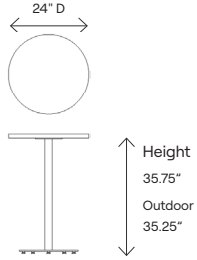

The Designer:

Geof Lilge

*Freight not included in price. See page 3.

Safety First:

This product meets BIFMA product safety and performance standards.

Earth Approved:

This product is certified as carbon neutral.

Dimensions:

Model:

- **Funk - 105502A**
  Funk 24" round counter table with white oak top
- **Funk - 105502E**
  Funk 24" round counter table with laminate top
- **Funk - 105502F**
  Funk 24" round counter table with stained oak top
- **Funk - 105502G**
  Funk 24" round counter table with outdoor laminate top
  HEADS UP: outdoor laminate table tops come standard with black edge band

Pricing:

	White Oak	Laminate	Stained Oak	Outdoor Laminate
Table Top	1575	1420	1485	1820