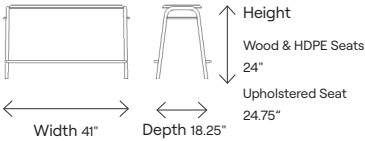

Dimensions:

Model:

Hectic - 108203A
Hectic counter bench with white oak seat

Hectic - 108203D
Hectic counter bench with 100% recyclable HDPE seat

Hectic - 108203F
Hectic counter bench with stained oak seat

Hectic - 108203B
Hectic counter bench with upholstered seat

Pricing:

	White Oak	HDPE Outdoor	Stained Oak
Seat	1195	635	1215

Grade	COM COL	A	B	C	D	E	F	G	H	Yard Sq.ft.
Fabric	700	787	798	811	858	894	922	940	968	0.75
Leather	770	1064	1140	1268						12.75