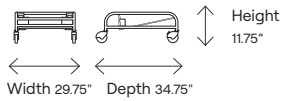

Dimensions:

Model:

- **Goldi - Dolly-0003**
  Dolly

Pricing:

Dolly	1020

To Order Specify:

Product Name: **Goldi** | Product Number: **111** | Height: **1** | Specs: **17** Or **27** Or **37** | Seat: **A** Or **B** Or **H** Or **F**

Product Name: Goldi | Product Number: 111 | Height: 1 | Specs: 17 Or 27 Or 37 | Seat: A Or B Or H Or F

Seat Type: Café | Frame Finish: Classic - Plastic Back | Classic - White Oak Back | Classic - Stained Oak Back | White Oak | Upholstered | Outdoor Plastic | Stained Oak

Dimensions	111127A	111137F	111117H	111117B	111127B	111137B
Seat Height	18.5"	18.5"	18.5"	19.25"	19.25"	19.25"
Seat Width	16"	16"	16"	16.25"	16"	16"
Seat Depth	17.5"	17.5"	17.5"	17.75"	17.5"	17.5"
Seat Pan Angle	4.2°	4.2°	4.2°	4.2°	4.2°	4.2°
Backrest Height	13"	13"	13.5"	12.75"	12.25"	12.25"
Backrest Width	19.25"	19.25"	19"	19"	19.25"	19.25"
Backrest Angle	105°	105°	105°	105°	105°	105°
Backrest to Seat Angle	101°	101°	101°	101°	101°	101°

Stacking	Upholstered Seat	Plastic/Wood Seat
Stacking on Floor	5	6
Overall Stacked Height (Floor)	41"	40.25"
Overall Stacked Width (Floor)	20"	20"
Overall Stacked Depth (Floor)	25.75"	27"
Stacking on Dolly	7	8
Overall Stacked Height (Dolly)	52.5"	50.5"
Overall Stacked Width (Dolly)	24.75"	24.75"
Overall Stacked Depth (Dolly)	34.75"	35.5"

The Goods:

- Seats - Engineered plywood
- Upholstered Seat - Engineered plywood with foam
- Frame - Steel
- Standard Glides - Nylon (for indoor and outdoor use)
- Heavy Duty Glides - Steel ($25 LIST upcharge per stool; for indoor and outdoor use)