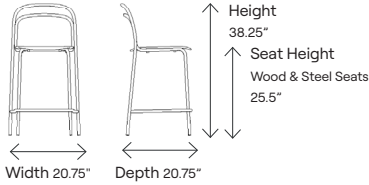

Catty™

The Designer:

EOOS

*Freight not included in price. See page 3.

Safety First:

This product meets BIFMA product safety and performance standards.

Earth Approved:

This product is certified as carbon neutral.

Dimensions:

Model:

- **Catty - 110201A**
  Catty counter stool with white oak seat
- **Catty - 110201C**
  Catty counter stool with steel seat
- **Catty - 110201F**
  Catty counter stool with stained oak seat

Pricing:

	White Oak	Steel	Stained Oak
Seat	625	515	665