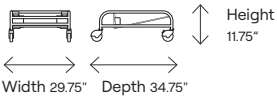

**Dimensions:**

**Model:**

- Goldi - Dolly-0003**  
Dolly

**Pricing:**

<b>Dolly</b>	1020
--------------	------

**To Order Specify:**

Product Name **Goldi** | Product Number **111** | Height **1** | Specs **18** Or **28** Or **38** | Seat **A** Or **B** Or **H** Or **F**  
 Café | Chunky - Plastic Back | Chunky - White Oak Back | Chunky - Stained Oak Back | White Oak | Upholstered | Outdoor Plastic | Stained Oak