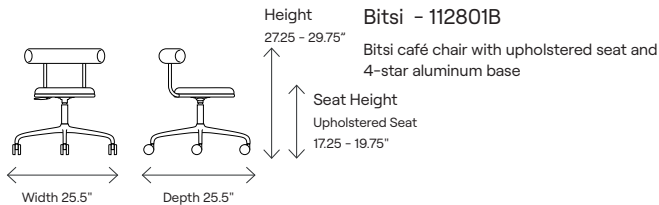

Dimensions:

Model:

Bitsi - 112801B

Bitsi café chair with upholstered seat and 4-star aluminum base

Pricing:

Grade	COM COL	A	B	C	D	E	F	G	H	Yard Sq.ft.
Fabric	1100	1187	1198	1211	1258	1294	1322	1340	1368	0.75
Leather	1210	1504	1576	1702						12.75

To Order Specify:

Product Name Product Number Height Or Or Or Specs Seat

Seat Type Or Or Or Armless

Dimensions	112101B	112201B	112301B	112801B
Seat Height	18.75"	24.75"	30.75"	17.25 - 19.75"
Seat Width	15.5"	15.5"	15.5"	15.5"
Seat Depth	15.5"	15.5"	15.5"	15.5"
Seat Pan Angle	0°	0°	0°	0°
Backrest Height	10"	10"	10"	10"
Backrest Width	20.5"	20.5"	20.5"	20.5"
Backrest to Seat Angle	90°	90°	90°	90°
Backrest Angle	90°	90°	90°	90°
Footrest Height	n/a	6"	12"	n/a

The Goods:

- Upholstered Seat - Engineered plywood with polyurethane foam
- Frame - Steel
- Standard Glides - Felt (for indoor use) or Plastic (for indoor and outdoor use)
- Casters - Nylon