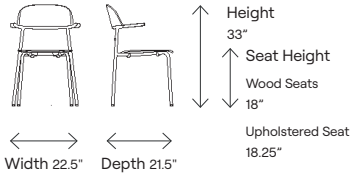

Crux

The Designer:

Afterroom

*Freight not included in price. See page 3.

Safety First:

This product meets BIFMA product safety and performance standards.

Earth Approved:

This product is certified as carbon neutral.

Dimensions:

Model:

Crux - 116122A
Crux café chair with arms, white oak seat and back
Crux - 116132F
Crux café chair with arms, stained oak seat and back

Pricing:

	White Oak	Stained Oak
Seat	1230	1230

Crux - 116122B

Crux café chair with arms, white oak back and upholstered seat

Grade	COM COL	A	B	C	D	E	F	G	H	Yard Sq.ft.
Fabric	1290	1377	1388	1401	1448	1484	1512	1530	1558	0.75
Leather	1419	1713	1785	1911						12.75

Crux - 116132B

Crux café chair with arms, stained oak back and upholstered seat

Grade	COM COL	A	B	C	D	E	F	G	H	Yard Sq.ft.
Fabric	1290	1377	1388	1401	1448	1484	1512	1530	1558	0.75
Leather	1419	1713	1785	1911						12.75