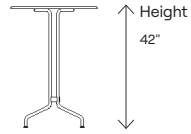

Crux

The Designer:

Afternoon

*Freight not included in price. See page 3.

Safety First:

This product meets BIFMA product safety and performance standards.

Earth Approved:

This product is certified as carbon neutral.

Dimensions:

Model:

Crux - 116601A
Crux 30" square bar table with white oak top

Crux - 116601E
Crux 30" square bar table with laminate top

Crux - 116601F
Crux 30" square bar table with stained oak top

Pricing:

	White Oak	Laminate	Stained Oak
Table Top	1540	1115	1290