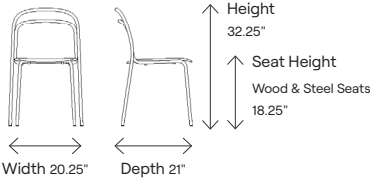

Dimensions:

Model:

Catty - 110101A
Catty café chair with arms and white oak seat

Catty - 110101C
Catty café chair with steel seat

Catty - 110101F
Catty café chair with stained oak seat

Pricing:

	White Oak	Steel	Stained Oak
Seat	570	460	610