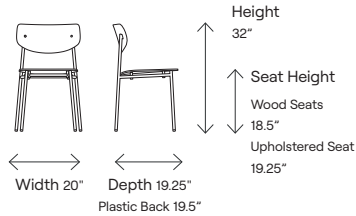

Goldi

The Designer:

Giancarlo Stefani Design Studio

*Freight not included in price. See page 3.

Safety First:

This product meets BIFMA product safety and performance standards.

Earth Approved:

This product is certified as carbon neutral.

Dimensions:

Model:

Goldi - 111157A
Goldi classic café chair with generous white oak seat and back

Goldi - 111167F
Goldi classic café chair with generous stained oak seat and back

Pricing:

	White Oak	Stained Oak
Seat	845	880

Goldi - 111147B
Goldi classic café chair with plastic back and generous upholstered seat

Grade	COM COL	A	B	C	D	E	F	G	H	Yard Sq.ft.
Fabric	700	787	798	811	858	894	922	940	968	0.75
Leather	770	1064	1140	1268						12.75

Goldi - 111157B
Goldi classic café chair with white oak back and generous upholstered seat

Grade	COM COL	A	B	C	D	E	F	G	H	Yard Sq.ft.
Fabric	815	902	913	926	973	1009	1037	1055	1083	0.75
Leather	897	1191	1267	1395						12.75

Goldi - 111167B
Goldi classic café chair with stained oak back and generous upholstered seat

Grade	COM COL	A	B	C	D	E	F	G	H	Yard Sq.ft.
Fabric	830	917	928	941	988	1024	1052	1070	1098	0.75
Leather	913	1207	1283	1411						12.75

Dimensions:

Model:

Goldi - Dolly-0003
Dolly

Pricing:

Dolly	1020

To Order Specify:

Product Name: **Goldi**
Product Number: **111**
Seat Type: **1** (Café)
Frame Finish: **47** (Classic - Plastic Back, Generous Seat) Or **57** (Classic - White Oak Back, Generous Seat) Or **67** (Classic - Stained Oak Back, Generous Seat)
Quantity: **A** (White Oak) Or **B** (Upholstered) Or **F** (Stained Oak)

Dimensions	111147B	111157A	111157B	111167B	111167F
Seat Height	19.25"	18.5"	19.25"	19.25"	18.5"
Seat Width	17.5"	17.25"	17.5"	17.5"	17.25"
Seat Depth	17.75"	17.5"	17.75"	17.75"	17.5"
Seat Pan Angle	4.2°	4.2°	4.2°	4.2°	4.2°
Backrest Height	12.75"	13.25"	12.5"	12.5"	13.25"
Backrest Width	19"	19.25"	19.25"	19.25"	19.25"
Backrest Angle	105°	105°	105°	105°	105°
Backrest to Seat Angle	101°	101°	101°	101°	101°

Stacking	Upholstered Seat (Wood Back)	Upholstered Seat (Plastic Back)	Wood Seat
Stacking on Floor	5	5	6
Overall Stacked Height (Floor)	42.25"	41"	41.5"
Overall Stacked Width (Floor)	20"	20"	20"
Overall Stacked Depth (Floor)	27.5"	25.75"	27.25"
Stacking on Dolly	7	7	8
Overall Stacked Height (Dolly)	54"	52.5"	52.25"
Overall Stacked Width (Dolly)	24.75"	24.75"	24.75"
Overall Stacked Depth (Dolly)	34.75"	34.75"	36.75"

The Goods:

- Seats - Engineered plywood
- Upholstered Seat - Engineered plywood with foam
- Frame - Steel
- Standard Glides - Polycarbonate (for indoor and outdoor use)