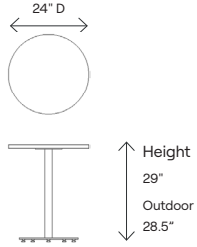

The Designer:

Geof Lilge

*Freight not included in price. See page 3.

Safety First:

This product meets BIFMA product safety and performance standards.

Earth Approved:

This product is certified as carbon neutral.

Dimensions:

Model:

Funk - 105402A
Funk 24" round café table with white oak top

Funk - 105402E
Funk 24" round café table with laminate top

Pricing:

	White Oak	Laminate	Stained Oak	Outdoor Laminate
Table Top	1530	1375	1440	1775

Funk - 105402F
Funk 24" round café table with stained oak top

Funk - 105402G
Funk 24" round café table with outdoor laminate top

HEADS UP: outdoor laminate table tops come standard with black edge band