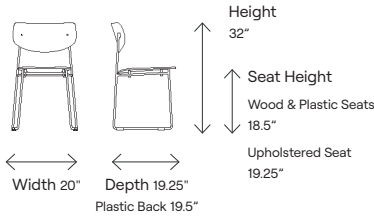

Dimensions:

Model:

Goldi - 111126A
Goldi thin café chair with white oak seat and back

Goldi - 111136F
Goldi thin café chair with stained oak seat and back

Goldi - 111116H
Goldi thin café chair with plastic seat and back

Goldi - 111116B
Goldi thin café chair with plastic back and upholstered seat

Goldi - 111126B
Goldi thin café chair with white oak back and upholstered seat

Goldi - 111136B
Goldi thin café chair with stained oak back and upholstered seat

Pricing:

	White Oak	Stained Oak	Plastic
Seat	955	990	645

Grade	COM COL	A	B	C	D	E	F	G	H	Yard Sq.ft.
Fabric	810	897	908	921	968	1004	1032	1050	1078	0.75
Leather	891	1185	1261	1389						12.75

Grade	COM COL	A	B	C	D	E	F	G	H	Yard Sq.ft.
Fabric	925	1012	1023	1036	1083	1119	1147	1165	1193	0.75
Leather	1018	1312	1388	1516						12.75

Grade	COM COL	A	B	C	D	E	F	G	H	Yard Sq.ft.
Fabric	940	1027	1038	1051	1098	1134	1162	1180	1208	0.75
Leather	1034	1328	1404	1532						12.75

Dimensions:

Model:

Goldi - Dolly-0003
Dolly

Pricing:

Dolly	1020

To Order Specify:

Product Name: **Goldi**
Product Number: **111**
Seat Type: **1** (Café)
Frame Finish: **16** (Thin - Plastic Back) Or **26** (Thin - White Oak Back) Or **36** (Thin - Stained Oak Back)
Quantity: _____
Seat: **A** (White Oak) Or **B** (Upholstered) Or **H** (Outdoor Plastic) Or **F** (Stained Oak)

Dimensions	111126A	111136F	11116H	11116B	111126B	111136B
Seat Height	18.5"	18.5"	18.5"	19.25"	19.25"	19.25"
Seat Width	16"	16"	16"	16.25"	16.25"	16.25"
Seat Depth	17.5"	17.5"	17.5"	17.75"	17.75"	17.75"
Seat Pan Angle	4.2°	4.2°	4.2°	4.2°	4.2°	4.2°
Backrest Height	13.25"	13.25"	13.5"	12.75"	12.5"	12.5"
Backrest Width	19.25"	19.25"	19"	19"	19.25"	19.25"
Backrest Angle	105°	105°	105°	105°	105°	105°
Backrest to Seat Angle	101°	101°	101°	101°	101°	101°

Stacking	Upholstered Seat	Plastic/Wood Seat
Stacking on Floor	5	6
Overall Stacked Height (Floor)	41"	40.25"
Overall Stacked Width (Floor)	20"	20"
Overall Stacked Depth (Floor)	25.75"	27"
Stacking on Dolly	7	8
Overall Stacked Height (Dolly)	52.5"	50.5"
Overall Stacked Width (Dolly)	24.75"	24.75"
Overall Stacked Depth (Dolly)	34.75"	35.5"

The Goods:

- Seats - Engineered plywood
- Upholstered Seat - Engineered plywood with foam
- Frame - Steel
- Standard Glides - Polycarbonate (for indoor and outdoor use)