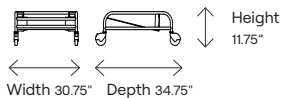

Dimensions:

Model:

Catty - Dolly-0004
Dolly

Pricing:

Dolly	1020

To Order Specify:

Product Name Product Number Height Or Or Specs Or Seat Or Or
Frame Finish Café Counter Bar Armless Arms White Oak Steel Stained Oak
Seat Type
Quantity

Dimensions	110301A	110301C	110301F	110302A	110302C	110302F
Seat Height	30"	30"	30"	30"	30"	30"
Seat Width	16.75"	16.75"	16.75"	16.75"	16.75"	16.75"
Seat Depth	17.5"	17.5"	17.5"	17.5"	17.5"	17.5"
Seat Pan Angle	3°	3°	3°	3°	3°	3°
Backrest Height	14.75"	14.75"	14.75"	14.75"	14.75"	14.75"
Backrest Width	18.5"	18.5"	18.5"	18.5"	18.5"	18.5"
Backrest to Seat Angle	104°	104°	104°	104°	104°	104°
Backrest Angle	101°	101°	101°	101°	101°	101°
Arm Height	n/a	n/a	n/a	8.25	8.25	8.25
Armrest Length	n/a	n/a	n/a	9"	9"	9"
Armrest Width	n/a	n/a	n/a	22.75"	22.75"	22.75"
Armrest Set Back	n/a	n/a	n/a	6.75"	6.75"	6.75"
Width Between Armrests	n/a	n/a	n/a	21"	21"	21"
Arm Height from Floor	n/a	n/a	n/a	38.25"	38.25"	38.25"

Stacking	Armless	Arms
Stacking on Floor	6	0
Overall Stacked Height (Floor)	50.25"	n/a
Overall Stacked Width (Floor)	20.75"	n/a
Overall Stacked Depth (Floor)	28.25"	n/a
Stacking on Dolly	8	n/a
Overall Stacked Height (Dolly)	59.5"	n/a
Overall Stacked Width (Dolly)	22.25"	n/a
Overall Stacked Depth (Dolly)	37"	n/a

The Goods:

- Seats - Engineered plywood or steel
- Frame - Steel
- Standard Glides - Nylon (for indoor and outdoor use)
- Heavy Duty Glides - Steel ($25 LIST upcharge per stool; for indoor and outdoor use)