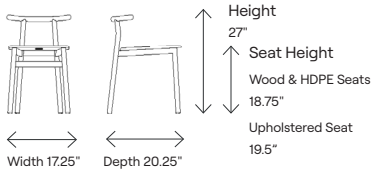

Dimensions:

Model:

Brat - 106101A
Brat café chair with white oak seat

Brat - 106101D
Brat café chair with 100% recyclable HDPE seat

Brat - 106101F
Brat café chair with stained oak seat

Brat - 106101B
Brat café chair with upholstered seat

Pricing:

	White Oak	HDPE Outdoor	Stained Oak
Seat	720	600	790

Grade	COM COL	A	B	C	D	E	F	G	H	Yard Sq.ft.
Fabric	625	712	723	736	783	819	847	865	893	0.75
Leather	688	982	1058	1186						12.75

To Order Specify:

Product Name | Height | Specs | Seat Or Or Or

Product Number | Café | Armless | White Oak | Upholstered | HDPE | Stained Oak

Seat Type Or Or Or

Frame Finish Or Or Or

Quantity

Dimensions	106101A	106101B	106101D	106101F
Seat Height	18.75"	19.5"	18.75"	18.75"
Seat Width	16.75"	17.25"	16.75"	16.75"
Seat Depth	17.75"	18"	17.75"	17.75"
Seat Pan Angle	3.0 °	3.0 °	3.0 °	3.0 °
Backrest Height	8.75"	8.25"	8.75"	8.75"
Backrest Width	15.75"	15.75"	15.75"	15.75"
Backrest to Seat Angle	93.5°	93.5°	93.5°	93.5°
Backrest Angle	96.5°	96.5°	96.5°	96.5°

The Goods:

- Seats - Solid oak or 100 % recyclable High Density Polyethylene (HDPE)
- Upholstered Seat - Engineered plywood with polyurethane foam
- Frame - Steel
- Standard Glides - Nylon (for indoor and outdoor use)
- Heavy Duty Glides - Steel ($25 LIST upcharge per stool; for indoor and outdoor use)