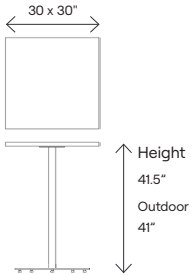

Dimensions:

Model:

Funk - 105601A
Funk 30" square bar table with white oak top

Funk - 105601E
Funk 30" square bar table with laminate top

Pricing:

	White Oak	Laminate	Stained Oak	Outdoor Laminate
Table Top	2060	1780	1840	2335

Funk - 105601F

Funk 30" square bar table with stained oak top

Funk - 105601G

Funk 30" square bar table with outdoor laminate top

HEADS UP: outdoor laminate table tops come standard with black edge band

To Order Specify:

Product Name: **Funk**

Product Number: **105**

Table Top Type: **6**

Frame Finish: **00** Or **01** Or **02** Or **03**

Quantity: _____

Height: **6** Bar Table

Specs: **00** Square 24"x 24" Or **01** Square 30"x 30" Or **02** Round 24"D Or **03** Round 30"D

Seat: **A** White Oak Or **E** Laminate Or **F** Stained Oak Or **G** Outdoor Laminate

Dimensions	105600A	105600E	105600F	105600G	105601A	105601E	105601F	105601G
Overall Height	41.5"	41.5"	41.5"	41"	41.5"	41.5"	41.5"	41"
Overall Width	24"	24"	24"	24"	30"	30"	30"	30"
Overall Depth	24"	24"	24"	24"	30"	30"	30"	30"
Overall Footprint	33.75" D	33.75" D	33.75" D	33.75" D	42.25" D	42.25" D	42.25" D	42.25" D
Table Top Thickness	1"	1"	1"	0.5"	1"	1"	1"	0.5"
Weight	28.12 Kg	24.5 Kg	28.12 Kg	24.5 Kg	39.91 Kg	33.11 Kg	39.91 Kg	33.11 Kg

The Goods:

- Base - Steel
- Standard Glides - Steel, Nylon for indoor and outdoor use)
- Indoor Table Top - 1" thick white oak, stained oak or laminate
- Outdoor Table Top - 1/2" thick high pressure laminate