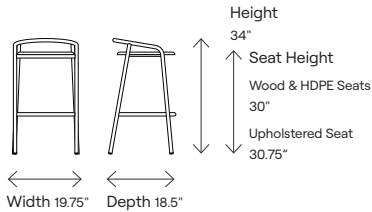

Dimensions:

Model:

Bender - 107301A
Bender bar stool with white oak seat

Bender - 107301D
Bender bar stool with 100% recyclable HDPE seat

Bender - 107301F
Bender bar stool with stained oak seat

Pricing:

	White Oak	HDPE Outdoor	Stained Oak
Seat	715	625	745

Bender - 107301B
Bender bar stool with upholstered seat

Grade	COM COL	A	B	C	D	E	F	G	H	Yard Sq.ft.
Fabric	665	752	763	776	823	859	887	905	933	0.75
Leather	732	1026	1102	1230						12.75

To Order Specify:

Product Name Product Number Height Or Specs Seat Or Or Or
Counter Bar Armless White Oak Upholstered HDPE Stained Oak
Seat Type
Frame Finish
Quantity

Dimensions	107201A	107201B	107201D	107201F	107301A	107301B	107301D	107301F
Seat Height	24"	24.75"	24"	24"	30"	30.75"	30"	30"
Seat Width	16.75"	17"	16.75"	16.75"	16.75"	17"	16.75"	16.75"
Seat Depth	15.75"	16"	15.75"	15.75"	15.75"	16"	15.75"	15.75"
Backrest Height	4"	3.25"	4"	4"	4"	3.25"	4"	4"
Backrest Width	14.5"	14.5"	14.5"	14.5"	14.5"	14.5"	14.5"	14.5"
Backrest Angle	90°	90°	90°	90°	90°	90°	90°	90°
Backrest to Seat Angle	90°	90°	90°	90°	90°	90°	90°	90°
Footrest Height	6.25"	6.25"	6.25"	6.25"	12.25"	12.25"	12.25"	12.25"

The Goods:

- Seats - Solid oak or 100% recyclable High Density Polyethylene (HDPE)
- Upholstered Seat - Engineered plywood with polyurethane foam
- Frame - Steel
- Standard Glides - Nylon (for indoor and outdoor use)
- Heavy Duty Glides - Steel ($25 LIST upcharge per stool; for indoor and outdoor use)