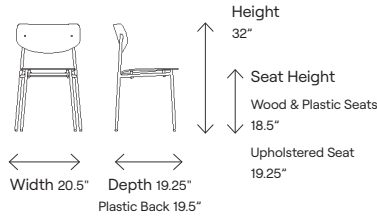

Goldi

The Designer:

Giancarlo Stefani Design Studio

*Freight not included in price. See page 3.

Safety First:

This product meets BIFMA product safety and performance standards.

Earth Approved:

This product is certified as carbon neutral.

Dimensions:

Model:

- **Goldi - 111127A**
  Goldi classic café chair with white oak seat and back
- **Goldi - 111137F**
  Goldi classic café chair with stained oak seat and back
- **Goldi - 111117H**
  Goldi classic café chair with plastic seat and back

Pricing:

	White Oak	Stained Oak	Plastic
Seat	845	880	535

- **Goldi - 111117B**
  Goldi classic café chair with plastic back and upholstered seat

Grade	COM COL	A	B	C	D	E	F	G	H	Yard Sq.ft.
Fabric	700	787	798	811	858	894	922	940	968	0.75
Leather	770	1064	1140	1268						12.75

- **Goldi - 111127B**
  Goldi classic café chair with white oak back and upholstered seat

Grade	COM COL	A	B	C	D	E	F	G	H	Yard Sq.ft.
Fabric	815	902	913	926	973	1009	1037	1055	1083	0.75
Leather	897	1191	1267	1395						12.75

- **Goldi - 111137B**
  Goldi classic café chair with stained oak back and upholstered seat

Grade	COM COL	A	B	C	D	E	F	G	H	Yard Sq.ft.
Fabric	830	917	928	941	988	1024	1052	1070	1098	0.75
Leather	913	1207	1283	1411						12.75

Dimensions:

Model:

- **Goldi - Dolly-0003**
  Dolly

Pricing:

Dolly	1020

To Order Specify:

Product Name: **Goldi** | Product Number: **111** | Height: **1** | Specs: **17** Or **27** Or **37** | Seat: **A** Or **B** Or **H** Or **F**

Product Name: Goldi | Product Number: 111 | Height: 1 | Specs: 17 Or 27 Or 37 | Seat: A Or B Or H Or F

Seat Type: Café | Frame Finish: Classic - Plastic Back | Classic - White Oak Back | Classic - Stained Oak Back | White Oak | Upholstered | Outdoor Plastic | Stained Oak

Dimensions	111127A	111137F	111117H	111117B	111127B	111137B
Seat Height	18.5"	18.5"	18.5"	19.25"	19.25"	19.25"
Seat Width	16"	16"	16"	16.25"	16"	16"
Seat Depth	17.5"	17.5"	17.5"	17.75"	17.5"	17.5"
Seat Pan Angle	4.2°	4.2°	4.2°	4.2°	4.2°	4.2°
Backrest Height	13"	13"	13.5"	12.75"	12.25"	12.25"
Backrest Width	19.25"	19.25"	19"	19"	19.25"	19.25"
Backrest Angle	105°	105°	105°	105°	105°	105°
Backrest to Seat Angle	101°	101°	101°	101°	101°	101°

Stacking	Upholstered Seat	Plastic/Wood Seat
Stacking on Floor	5	6
Overall Stacked Height (Floor)	41"	40.25"
Overall Stacked Width (Floor)	20"	20"
Overall Stacked Depth (Floor)	25.75"	27"
Stacking on Dolly	7	8
Overall Stacked Height (Dolly)	52.5"	50.5"
Overall Stacked Width (Dolly)	24.75"	24.75"
Overall Stacked Depth (Dolly)	34.75"	35.5"

The Goods:

- Seats - Engineered plywood
- Upholstered Seat - Engineered plywood with foam
- Frame - Steel
- Standard Glides - Nylon (for indoor and outdoor use)
- Heavy Duty Glides - Steel ($25 LIST upcharge per stool; for indoor and outdoor use)