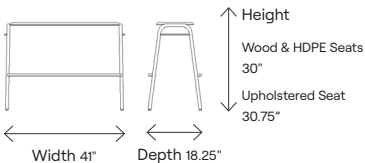

Dimensions:

Model:

Hectic - 108303A
Hectic bar bench with white oak seat

Hectic - 108303D
Hectic bar bench with 100% recyclable HDPE seat

Hectic - 108303F
Hectic bar bench with stained oak seat

Hectic - 108303B
Hectic bar bench with upholstered seat

Pricing:

	White Oak	HDPE Outdoor	Stained Oak
Seat	1215	655	1235

Grade	COM COL	A	B	C	D	E	F	G	H	Yard Sq.ft.
Fabric	720	807	818	831	878	914	942	960	988	0.75
Leather	792	1086	1162	1290						12.75

To Order Specify:

Product Name Product Number Height Or Or Specs Seat Or Or Or
Seat Type Café Counter Bar Bench White Oak Upholstered HDPE Stained Oak
Frame Finish Quantity

Dimensions	108103A	108103B	108103D	108103F	108203A	108203B	108203D	108203F	108303A	108303B	108303D	108303F
Seat Height	18"	18.75"	18"	18"	24"	24.75"	24"	24"	30"	30.75"	30"	30"
Seat Width	37.0"	37.25"	37.0"	37.0"	37.0"	37.25"	37.0"	37.0"	37.0"	37.25"	37.0"	37.0"
Seat Depth	12.0"	12.25"	12.0"	12.0"	12.0"	12.25"	12.0"	12.0"	12.0"	12.25"	12.0"	12.0"
Footrest Height	n/a	n/a	n/a	n/a	6.00"	6.00"	6.00"	6.00"	12.00"	12.00"	12.00"	12.00"

The Goods:

- Seats - Solid oak or 100% recyclable High Density Polyethylene (HDPE)
- Upholstered Seat - Engineered plywood with polyurethane foam
- Frame - Steel
- Standard Glides - Nylon (for indoor and outdoor use)
- Heavy Duty Glides - Steel ($25 LIST upcharge per stool; for indoor and outdoor use)