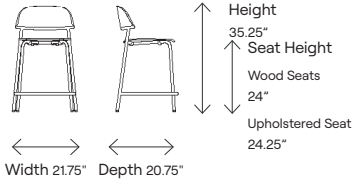

Crux

The Designer:

Afternoon

*Freight not included in price. See page 3.

Safety First:

This product meets BIFMA product safety and performance standards.

Earth Approved:

This product is certified as carbon neutral.

Dimensions:

Model:

Crux - 116221A
Crux counter stool with white oak seat and back

Crux - 116231F
Crux counter stool with stained oak seat and back

Crux - 116221B
Crux counter stool with white oak back and upholstered seat

Crux - 116231B
Crux counter stool with stained oak back and upholstered seat

Pricing:

	White Oak	Stained Oak
Seat	1185	1185

Grade	COM COL	A	B	C	D	E	F	G	H	Yard Sq.ft.
Fabric	1245	1332	1343	1356	1403	1439	1467	1485	1513	0.75
Leather	1370	1664	1736	1862						12.75

Grade	COM COL	A	B	C	D	E	F	G	H	Yard Sq.ft.
Fabric	1245	1332	1343	1356	1403	1439	1467	1485	1513	0.75
Leather	1370	1664	1736	1862						12.75