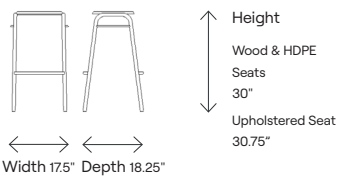

Dimensions:

Model:

Hectic - 108301A
Hectic bar stool with white oak seat

Hectic - 108301D
Hectic bar stool with 100% recyclable HDPE seat

Hectic - 108301F
Hectic bar stool with stained oak seat

Hectic - 108301B
Hectic bar stool with upholstered seat

Pricing:

	White Oak	HDPE Outdoor	Stained Oak
Seat	590	445	665

Grade	COM COL	A	B	C	D	E	F	G	H	Yard Sq.ft.
Fabric	460	518	525	534	565	589	608	620	639	0.5
Leather	506	702	753	838						8.5

To Order Specify:

Product Name Product Number Height Or Or Specs Seat Or Or Or
Seat Type Café Counter Bar Armless White Oak Upholstered HDPE Stained Oak
Frame Finish Quantity

Dimensions	108101A	108101B	108101D	108101F	108201A	108201B	108201D	108201F	108301A	108301B	108301D	108301F
Seat Height	18"	18.75"	18"	18"	24"	24.75"	24"	24"	30"	30.75"	30"	30"
Seat Width	13.5"	13.75"	13.5"	13.5"	13.5"	13.75"	13.5"	13.5"	13.5"	13.75"	13.5"	13.5"
Seat Depth	12.0"	12.25"	12.0"	12.0"	12.0"	12.25"	12.0"	12.0"	12.0"	12.25"	12.0"	12.0"
Footrest Height	n/a	n/a	n/a	n/a	6.00"	6.00"	6.00"	6.00"	12.00"	12.00"	12.00"	12.00"

The Goods:

- Seats - Solid oak or 100% recyclable High Density Polyethylene (HDPE)
- Upholstered Seat - Engineered plywood with polyurethane foam
- Frame - Steel
- Standard Glides - Nylon (for indoor and outdoor use)
- Heavy Duty Glides - Steel ($25 LIST upcharge per stool; for indoor and outdoor use)