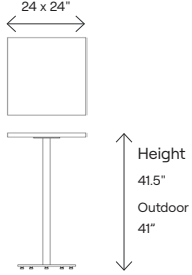

Dimensions:

Model:

Funk - 105600A
Funk 24" square bar table with white oak top

Funk - 105600E
Funk 24" square bar table with laminate top

Pricing:

	White Oak	Laminate	Stained Oak	Outdoor Laminate
Table Top	1590	1435	1500	1835

Funk - 105600F

Funk 24" square bar table with stained oak top

Funk - 105600G

Funk 24" square bar table with outdoor laminate top

HEADS UP: outdoor laminate table tops come standard with black edge band