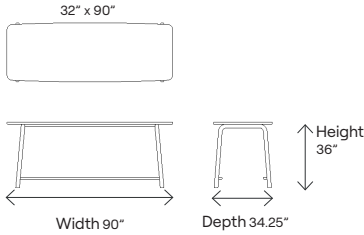

Hectic™

The Designer:

Geof Lilje

*Freight not included in price. See page 3.

Safety First:

This product meets BIFMA product safety and performance standards.

Earth Approved:

This product is certified as carbon neutral.

Table Crating NET Upcharge:

$120 per table

Dimensions:

Model:

Hectic - 108505A
Hectic rectangular 32" x 90" counter table with white oak top
Hectic - 108505E
Hectic rectangular 32" x 90" counter table with laminate top
Hectic - 108505F
Hectic rectangular 32" x 90" counter table with stained oak top

Pricing:

	White Oak	Laminate	Stained Oak
Table Top	6040	4920	5525