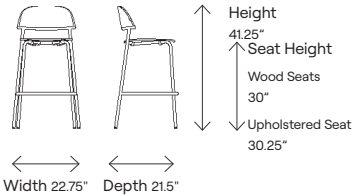

Dimensions:

Model:

Crux - 116321A
Crux bar stool with white oak seat and back

Crux - 116331F
Crux bar stool with stained oak seat and back

Crux - 116321B
Crux bar stool with white oak back and upholstered seat

Crux - 116331B
Crux bar stool with stained oak back and upholstered seat

Pricing:

	White Oak	Stained Oak
Seat	1195	1195

Grade	COM COL	A	B	C	D	E	F	G	H	Yard Sq.ft.
Fabric	1255	1342	1353	1366	1413	1449	1477	1495	1523	0.75
Leather	1381	1675	1747	1873						12.75

Grade	COM COL	A	B	C	D	E	F	G	H	Yard Sq.ft.
Fabric	1255	1342	1353	1366	1413	1449	1477	1495	1523	0.75
Leather	1381	1675	1747	1873						12.75

To Order Specify:

Product Name Product Number Height Or Specs Or Seat Or Or

Counter Stool Bar Stool White Oak Back Stained Oak Back White Oak Upholstered Stained Oak

Quantity

Dimensions	116221A	116221B	116231B	116231F	116321A	116321B	116331B	116331F
Seat Height	24"	24.25"	24.25"	24"	30"	30.25"	30.25"	30"
Seat Width	17.5"	18"	18"	17.5"	17.5"	18"	18"	17.5"
Seat Depth	16.5"	16.75"	16.75"	16.5"	16.5"	16.75"	16.75"	16.5"
Seat Pan Angle	3°	3°	3°	3°	3°	3°	3°	3°
Backrest Height	12"	11.75"	11.75"	12"	12"	11.75"	11.75"	12"
Backrest Width	18"	18"	18"	18"	18"	18"	18"	18"
Backrest Angle	83°	83°	83°	83°	83°	83°	83°	83°
Backrest to Seat Angle	80°	80°	80°	80°	80°	80°	80°	80°

The Goods:

- Seat & Back - Engineered plywood
- Upholstered Seat - CFC-Free polyurethane foam
- Frame - Steel
- Stacking Bumpers - Nylon
- Arm Caps - Engineered plywood