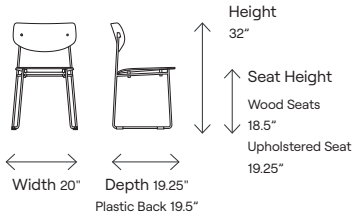

Goldi

The Designer:

Giancarlo Stefani Design Studio

*Freight not included in price. See page 3.

Safety First:

This product meets BIFMA product safety and performance standards.

Earth Approved:

This product is certified as carbon neutral.

Dimensions:

Model:

Goldi - 111156A
Goldi thin café chair with generous white oak seat and back

Goldi - 111166F
Goldi thin café chair with generous stained oak seat and back

Goldi - 111146B
Goldi thin café chair with plastic back and generous upholstered seat

Goldi - 111156B
Goldi thin café chair with white oak back and generous upholstered seat

Goldi - 111166B
Goldi thin café chair with stained oak back and generous upholstered seat

Pricing:

	White Oak	Stained Oak
Seat	955	990

Grade	COM COL	A	B	C	D	E	F	G	H	Yard Sq.ft.
Fabric	810	897	908	921	968	1004	1032	1050	1078	0.75
Leather	891	1185	1261	1389						12.75

Grade	COM COL	A	B	C	D	E	F	G	H	Yard Sq.ft.
Fabric	925	1012	1023	1036	1083	1119	1147	1165	1193	0.75
Leather	1018	1312	1388	1516						12.75

Grade	COM COL	A	B	C	D	E	F	G	H	Yard Sq.ft.
Fabric	940	1027	1038	1051	1098	1134	1162	1180	1208	0.75
Leather	1034	1328	1404	1532						12.75

Dimensions:

Model:

Goldi - Dolly-0003
Dolly

Pricing:

Dolly	1020

To Order Specify:

Product Name: **Goldi**
Product Number: **111**
Seat Type: **1**
Frame Finish: **46** Or **56** Or **66**
Quantity: **A** Or **B** Or **F**
Café Thin - Plastic Back, Generous Seat Thin - White Oak Back, Generous Seat Thin - Stained Oak Back, Generous Seat White Oak Upholstered Stained Oak

Dimensions	111146B	111156A	111156B	111166B	111166F
Seat Height	19.25"	18.5"	19.25"	19.25"	18.5"
Seat Width	17.5"	17.25"	17.5"	17.5"	17.25"
Seat Depth	17.75"	17.5"	17.75"	17.75"	17.5"
Seat Pan Angle	4.2°	4.2°	4.2°	4.2°	4.2°
Backrest Height	12.75"	13.25"	12.5"	12.5"	13.25"
Backrest Width	19"	19.25"	19.25"	19.25"	19.25"
Backrest Angle	105°	105°	105°	105°	105°
Backrest to Seat Angle	101°	101°	101°	101°	101°

Stacking	Upholstered Seat	Wood Seat
Stacking on Floor	5	6
Overall Stacked Height (Floor)	41"	40.25"
Overall Stacked Width (Floor)	20"	20"
Overall Stacked Depth (Floor)	25.75"	27"
Stacking on Dolly	7	8
Overall Stacked Height (Dolly)	52.5"	50.5"
Overall Stacked Width (Dolly)	24.75"	24.75"
Overall Stacked Depth (Dolly)	34.75"	36.75"

The Goods:

- Seats - Engineered plywood
- Upholstered Seat - Engineered plywood with foam
- Frame - Steel
- Standard Glides - Polycarbonate (for indoor and outdoor use)