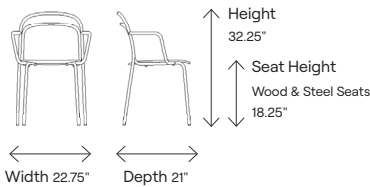

Dimensions:

Model:

Catty - 110102A
Catty café chair with arms and white oak seat

Catty - 110102C
Catty café chair with arms and steel seat

Catty - 110102F
Catty café chair with arms and stained oak seat

Pricing:

	White Oak	Steel	Stained Oak
Seat	670	560	710