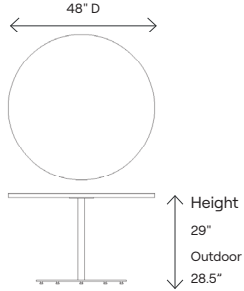

Funk™

The Designer:

Geof Lilge

*Freight not included in price. See page 3.

Safety First:

This product meets BIFMA product safety and performance standards.

Earth Approved:

This product is certified as carbon neutral.

Dimensions:

Model:

Funk - 105411A

Funk 48" round café table with white oak top

Funk - 105411E

Funk 48" round café table with laminate top

Funk - 105411F

Funk 48" round café table with stained oak top

Funk - 105411G

Funk 48" round café table with outdoor laminate top

HEADS UP: outdoor laminate table tops come standard with black edge band

Pricing:

	White Oak	Laminate	Stained Oak	Outdoor Laminate
Table Top	3880	1940	3195	4600

To Order Specify:

Product Name Product Number Height Specs Seat Or Or Or

Table Top Type Frame Finish Quantity

White Oak Laminate Stained Oak Outdoor Laminate

Dimensions	105411A	105411E	105411F	105411G
Overall Height	29"	29"	29"	28.5"
Overall Width	48" D	48" D	48" D	48" D
Overall Depth	48" D	48" D	48" D	48" D
Overall Footprint	48" D	48" D	48" D	48" D
Table Top Thickness	1"	1"	1"	0.5"
Weight	60.8 Kg	63.05 Kg	63.05 Kg	51.3 Kg

The Goods:

- Base - Steel
- Standard Glides - Steel, Nylon for indoor and outdoor use)
- Indoor Table Top - 1" thick white oak, stained oak or laminate
- Outdoor Table Top - 1/2" thick high pressure laminate