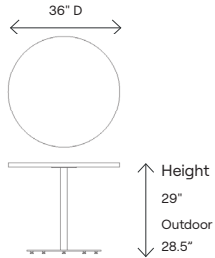

The Designer:

Geof Lilge

*Freight not included in price. See page 3.

Safety First:

This product meets BIFMA product safety and performance standards.

Earth Approved:

This product is certified as carbon neutral.

Dimensions:

Model:

Funk - 105409A
Funk 36" round café table with white oak top

Funk - 105409E
Funk 36" round café table with laminate top

Funk - 105409F
Funk 36" round café table with stained oak top

Funk - 105409G
Funk 36" round café table with outdoor laminate top

HEADS UP: outdoor laminate table tops come standard with black edge band

Pricing:

	White Oak	Laminate	Stained Oak	Outdoor Laminate
Table Top	3100	1705	2730	2780