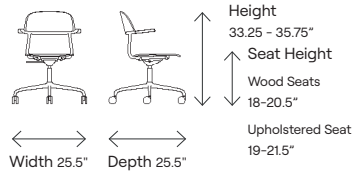

Crux

The Designer:

Afternoon

*Freight not included in price. See page 3.

Safety First:

This product meets BIFMA product safety and performance standards.

Earth Approved:

This product is certified as carbon neutral.

Dimensions:

Model:

Crux - 116822A
Crux café chair with arms, white oak seat and back, 4-star aluminum base

Crux - 116832F
Crux café chair with arms, stained oak seat and back, 4-star aluminum base

Pricing:

	White Oak	Stained Oak
Seat	1370	1370

Crux - 116822B

Crux café chair with arms, white oak back and upholstered seat, 4-star aluminum base

Grade	COM COL	A	B	C	D	E	F	G	H	Yard Sq.ft.
Fabric	1430	1517	1528	1541	1588	1624	1652	1670	1698	0.75
Leather	1573	1867	1939	2065						12.75

Crux - 116832B

Crux café chair with arms, stained oak back and upholstered seat, 4-star aluminum base

Grade	COM COL	A	B	C	D	E	F	G	H	Yard Sq.ft.
Fabric	1430	1517	1528	1541	1588	1624	1652	1670	1698	0.75
Leather	1573	1867	1939	2065						12.75

To Order Specify:

Product Name Product Number Height Specs Or Seat Or Or

4-Star Caster White Oak Back, Arms Stained Oak Back, Arms White Oak Upholstered Stained Oak

Dimensions	116822A	116822B	116832B	116832F
Seat Height	18-20.5"	19-21.5"	19-21.5"	18-20.5"
Seat Width	17.25"	18"	18"	17.25"
Seat Depth	17"	18"	18"	17"
Seat Pan Angle	4.1°	4.1°	4.1°	4.1°
Backrest Height	15.25"	14.25"	14.25"	15.25"
Backrest Width	17"	17"	17"	17"
Backrest Angle	17°	17°	17°	17°
Backrest to Seat Angle	102.9°	102.9°	102.9°	102.9°
Arm Height	8.75"	7.75"	7.75"	8.75"
Armrest Length	6.75"	6.75"	6.75"	6.75"
Armrest Width	2.25"	2.25"	2.25"	2.25"
Armrest Set Back	9.25"	9.75"	9.75"	9.25"
Width Between Armrests	18.75"	18.75"	18.75"	18.75"
Arm Height from Floor	26.75-29.25"	26.75-29.25"	26.75-29.25"	26.75-29.25"

The Goods:

- Seat & Back - Engineered plywood
- Upholstered Seat - CFC-Free polyurethane foam
- Frame - Steel
- Arm Caps - Engineered plywood
- Stacking Bumpers - Nylon
- Casters - Nylon
- Base - Steel cylinder with cast aluminum