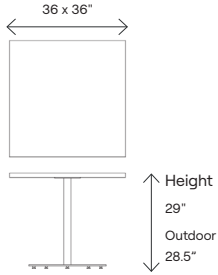

Dimensions:

Model:

- **Funk - 105406A**
  Funk 36" square café table with white oak top
- **Funk - 105406E**
  Funk 36" square café table with laminate top
- **Funk - 105406F**
  Funk 36" square café table with stained oak top
- **Funk - 105406G**
  Funk 36" square café table with outdoor laminate top
  HEADS UP: outdoor laminate table tops come standard with black edge band

Pricing:

	White Oak	Laminate	Stained Oak	Outdoor Laminate
Table Top	3100	1705	2730	2780