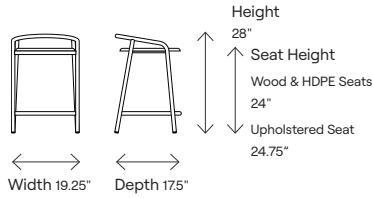

Dimensions:

Model:

Bender - 107201A
Bender counter stool with white oak seat

Bender - 107201D
Bender counter stool with 100% recyclable HDPE seat

Bender - 107201F
Bender counter stool with stained oak seat

Pricing:

	White Oak	HDPE Outdoor	Stained Oak
Seat	650	560	680

Bender - 107201B
Bender counter stool with upholstered seat

Grade	COM COL	A	B	C	D	E	F	G	H	Yard Sq.ft.
Fabric	600	687	698	711	758	794	822	840	868	0.75
Leather	660	954	1030	1158						12.75