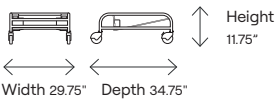

Dimensions:

Model:

Crux - Dolly-0006
Dolly

Pricing:

Dolly	1020

To Order Specify:

Product Name
Product Number
Seat Type
Frame Finish
Quantity

Crux

116

Height

1

Café

Specs

22

Or

32

White Oak Back, Arms

Stained Oak Back, Arms

Seat

A

Or

B

Or

F

White Oak

Upholstered

Stained Oak

Dimensions

	116122A	116122B	116132B	116132F
Seat Height	18"	18.25"	18.25"	18"
Seat Width	17.5"	18"	18"	17.5"
Seat Depth	17.75"	18"	18"	17.75"
Seat Pan Angle	4°	4°	4°	4°
Backrest Height	16.25"	16"	16"	16.25"
Backrest Width	16.75"	16.75"	16.75"	16.75"
Backrest Angle	81°	81°	81°	81°
Backrest to Seat Angle	77°	77°	77°	77°
Arm Height	9"	9"	9"	9"
Armrest Length	6.5"	6.5"	6.5"	6.5"
Armrest Width	2.25"	2.25"	2.25"	2.25"
Armrest Set Back	8"	8"	8"	8"
Width Between Armrests	18"	18"	18"	18"
Arm Height from Floor	26.25"	26.25"	26.25"	26.25"

Stacking

	Upholstered Seat	Wood Seat
Stacking on Floor	4	6
Overall Stacked Height (Floor)	38"	41.25"
Overall Stacked Width (Floor)	22.5"	22.5"
Overall Stacked Depth (Floor)	26.75"	30.25"
Stacking on Dolly	6	8
Overall Stacked Height (Dolly)	48.5"	51.5"
Overall Stacked Width (Dolly)	24.75"	24.75"
Overall Stacked Depth (Dolly)	35.5"	38.25"

The Goods:

- Seat & Back - Engineered plywood
- Upholstered Seat - CFC-Free polyurethane foam
- Frame - Steel
- Stacking Bumpers - Nylon
- Arm Caps - Engineered plywood